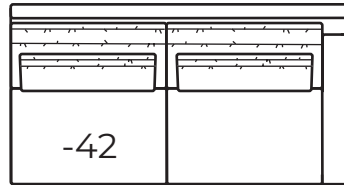

Overall Height	Overall Depth	Inside Depth	Arm Height	Seat Height	Seat Cushion
36	45	24	24	17	LD
Standard: Loose Pillow Back			One lumbar pillow per back cushion		

7200-53 TRACK Left Arm Chair, 7200-51 Armless Chair, 7200-52 Right Arm Chair, 7200-65 Chottoman

7200-43 TRACK Left Arm Loveseat, 7200-31 Corner, 7200-42 Right Arm Loveseat

AVAILABLE ITEMS

Scale: 1/4" = 1'

-100 Sofa
 Outside: 110W Inside: 96W
 COM: W

-31 Corner
 Outside: 45W Inside: 24W
 COM: M

-51 Armless Chair
 Outside: 39W Inside: 39W
 COM: I

-43 Left Arm Loveseat

One Arm Chair
 Outside: 85.5W
 Inside: 79W
 COM: R

-42 Right Arm Loveseat

-65 Chottoman
 39W x 39D x 17H
 COM: F

-53 Left Arm Chair

One Arm Chair
 Outside: 46.5W
 Inside: 40W
 COM: K

-52 Right Arm Chair