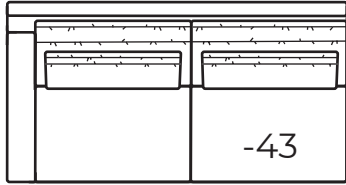

Overall Height	Overall Depth	Inside Depth	Arm Height	Seat Height	Seat Cushion
36	45	24	24	17	LD
Standard: Loose Pillow Back			One lumbar pillow per back cushion		

7200-53 TRACK Left Arm Chair, 7200-51 Armless Chair, 7200-52 Right Arm Chair, 7200-65 Chottoman

7200-43 TRACK Left Arm Loveseat, 7200-31 Corner, 7200-42 Right Arm Loveseat

AVAILABLE ITEMS

Scale: 1/4" = 1'

-100 Sofa
 Outside: 110W Inside: 96W
 COM: W

-31 Corner
 Outside: 45W Inside: 24W
 COM: M

-51 Armless Chair
 Outside: 39W Inside: 39W
 COM: I

-43 Left Arm Loveseat

One Arm Chair
 Outside: 85.5W
 Inside: 79W
 COM: R

-42 Right Arm Loveseat

-65 Chottoman
 39W x 39D x 17H
 COM: F

-53 Left Arm Chair

One Arm Chair
 Outside: 46.5W
 Inside: 40W
 COM: K

-52 Right Arm Chair