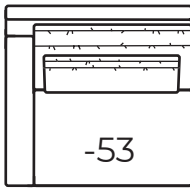

7200-43 TRACK Left Arm Loveseat, 7200-31 Corner, 7200-42 Right Arm Loveseat

AVAILABLE ITEMS

Scale: 1/4" = 1'

-100 Sofa
 Outside: 110W Inside: 96W
 COM: W

-31 Corner
 Outside: 45W Inside: 24W
 COM: M

-51 Armless Chair
 Outside: 39W Inside: 39W
 COM: I

-43 Left Arm Loveseat

One Arm Chair
 Outside: 85.5W
 Inside: 79W
 COM: R

-42 Right Arm Loveseat

-65 Chottoman
 39W x 39D x 17H
 COM: F

-53 Left Arm Chair

One Arm Chair
 Outside: 46.5W
 Inside: 40W
 COM: K

-52 Right Arm Chair

7200-100 TRACK Sofa, (2) 7781-56 Swivel Chairs, 7787-50 Chair, 7787-55 Ottoman