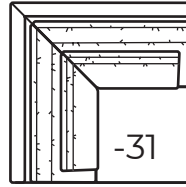

Overall Height	Overall Depth	Inside Depth	Arm Height	Seat Height	Seat Cushion
36	45	24	24	17	LD
Standard: Loose Pillow Back			One lumbar pillow per back cushion		

7200-53 TRACK Left Arm Chair, 7200-51 Armless Chair, 7200-52 Right Arm Chair, 7200-65 Chottoman

7200-43 TRACK Left Arm Loveseat, 7200-31 Corner, 7200-42 Right Arm Loveseat

AVAILABLE ITEMS

Scale: 1/4" = 1'

-100 Sofa
 Outside: 110W Inside: 96W
 COM: W

-31 Corner
 Outside: 45W Inside: 24W
 COM: M

-51 Armless Chair
 Outside: 39W Inside: 39W
 COM: I