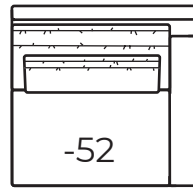

7200-43 TRACK Left Arm Loveseat, 7200-31 Corner, 7200-42 Right Arm Loveseat

AVAILABLE ITEMS

Scale: 1/4" = 1'

-100 Sofa
 Outside: 110W Inside: 96W
 COM: W

-31 Corner
 Outside: 45W Inside: 24W
 COM: M

-51 Armless Chair
 Outside: 39W Inside: 39W
 COM: I

-43 Left Arm Loveseat

One Arm Chair
 Outside: 85.5W
 Inside: 79W
 COM: R

-42 Right Arm Loveseat

-65 Chottoman
 39W x 39D x 17H
 COM: F

-53 Left Arm Chair

One Arm Chair
 Outside: 46.5W
 Inside: 40W
 COM: K

-52 Right Arm Chair