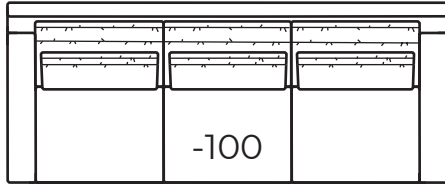

7200 TRACK COLLECTION

7200-43 TRACK Left Arm Loveseat, (2) 7200-31 Corners, (2) 7200-51 Armless Chairs, 7200-42 TRACK Right Arm Loveseat, 7749-55/24 Ottoman, 7749-55/36 Ottoman

All dimensions are approximate and may vary due to the handcrafted nature of our products.

Overall Height	Overall Depth	Inside Depth	Arm Height	Seat Height	Seat Cushion
36	45	24	24	17	LD
Standard: Loose Pillow Back			One lumbar pillow per back cushion		

7200-53 TRACK Left Arm Chair, 7200-51 Armless Chair, 7200-52 Right Arm Chair, 7200-65 Chottoman

7200-43 TRACK Left Arm Loveseat, 7200-31 Corner, 7200-42 Right Arm Loveseat

AVAILABLE ITEMS

Scale: 1/4" = 1'

-100 Sofa
 Outside: 110W Inside: 96W
 COM: W

-31 Corner
 Outside: 45W Inside: 24W
 COM: M

-51 Armless Chair
 Outside: 39W Inside: 39W
 COM: I