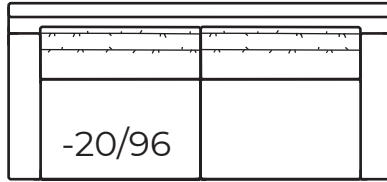

7296 COLLECTION

7296-53 Left Arm Chair, 7296-51 Armless Chair, 7296-31 Corner, 7296-42 Right Arm Loveseat, shown with four extra pillows, (2) 7298-56 Swivel Chairs

All dimensions are approximate and may vary due to the handcrafted nature of our products.

Overall Height	Overall Depth	Inside Depth	Arm Height	Seat Height	Seat Cushion
35	44	25	23.5	18.5	HR
Standard: Loose Pillow Back			Throw pillows are NOT standard on this collection.		

7296-20/96 Sofa shown with two extra throw pillows, 7775-50 Chair

AVAILABLE ITEMS

Scale: 1/4" = 1'

-20/84 Sofa
Outside: 84W Inside: 68W
COM: Q

-20/96 Sofa
Outside: 96W Inside: 80W
COM: R

-20/108 Sofa
Outside: 108W Inside: 92W
COM: T

-50 Chair
-56 Swivel Chair
Outside: 40W Inside: 24W
COM: I