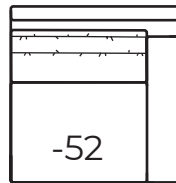

Overall Height	Overall Depth	Inside Depth	Arm Height	Seat Height	Seat Cushion
35	44	25	23.5	18.5	HR
Standard: Loose Pillow Back			Throw pillows are NOT standard on this collection.		

7296-20/96 Sofa shown with two extra throw pillows, 7775-50 Chair

AVAILABLE ITEMS

Scale: 1/4" = 1'

-20/84 Sofa
Outside: 84W Inside: 68W
COM: Q

-20/96 Sofa
Outside: 96W Inside: 80W
COM: R

-20/108 Sofa
Outside: 108W Inside: 92W
COM: T

-50 Chair
-56 Swivel Chair
Outside: 40W Inside: 24W
COM: I

-55 Ottoman
32W x 22D x 17H
COM: D

-65 Chottoman
34W x 34D x 18.5H
COM: F

-31 Corner
Outside: 44W Inside: 25W
COM: K

-43 Left Arm Loveseat

One Arm Loveseat
Outside: 76W
Inside: 68W
COM: O

-42 Right Arm Loveseat

-51 Armless Chair
Outside: 34W Inside: 34W
COM: H

-53 Left Arm Chair

One Arm Chair
Outside: 42W
Inside: 34W
COM: J

-52 Right Arm Chair

-63 Left Arm Chaise

One Arm Chaise
Outside: 42W
Inside: 34W
Outside Depth: 67
COM: O