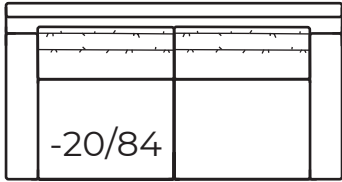

7296 COLLECTION

7296-53 Left Arm Chair, 7296-51 Armless Chair, 7296-31 Corner, 7296-42 Right Arm Loveseat, shown with four extra pillows, (2) 7298-56 Swivel Chairs

All dimensions are approximate and may vary due to the handcrafted nature of our products.

Overall Height	Overall Depth	Inside Depth	Arm Height	Seat Height	Seat Cushion
35	44	25	23.5	18.5	HR
Standard: Loose Pillow Back			Throw pillows are NOT standard on this collection.		

7296-20/96 Sofa shown with two extra throw pillows, 7775-50 Chair

AVAILABLE ITEMS

Scale: 1/4" = 1'

-20/84 Sofa
Outside: 84W Inside: 68W
COM: Q

-20/96 Sofa
Outside: 96W Inside: 80W
COM: R

-20/108 Sofa
Outside: 108W Inside: 92W
COM: T

-50 Chair
-56 Swivel Chair
Outside: 40W Inside: 24W
COM: I