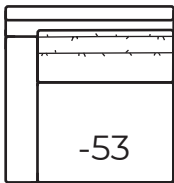

AVAILABLE ITEMS

Scale: 1/4" = 1'

-20/84 Sofa
Outside: 84W Inside: 68W
COM: Q

-20/96 Sofa
Outside: 96W Inside: 80W
COM: R

-20/108 Sofa
Outside: 108W Inside: 92W
COM: T

-50 Chair
-56 Swivel Chair
Outside: 40W Inside: 24W
COM: I

-55 Ottoman
32W x 22D x 17H
COM: D

-65 Chottoman
34W x 34D x 18.5H
COM: F

-31 Corner
Outside: 44W Inside: 25W
COM: K

-43 Left Arm Loveseat

One Arm Loveseat
Outside: 76W
Inside: 68W
COM: O

-42 Right Arm Loveseat

-51 Armless Chair
Outside: 34W Inside: 34W
COM: H

-53 Left Arm Chair

One Arm Chair
Outside: 42W
Inside: 34W
COM: J

-52 Right Arm Chair

-63 Left Arm Chaise

One Arm Chaise
Outside: 42W
Inside: 34W
Outside Depth: 67
COM: O