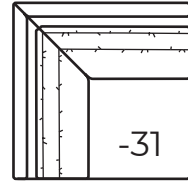

Overall Height	Overall Depth	Inside Depth	Arm Height	Seat Height	Seat Cushion
35	44	25	23.5	18.5	HR
Standard: Loose Pillow Back			Throw pillows are NOT standard on this collection.		

7296-20/96 Sofa shown with two extra throw pillows, 7775-50 Chair

AVAILABLE ITEMS

Scale: 1/4" = 1'

-20/84 Sofa
Outside: 84W Inside: 68W
COM: Q

-20/96 Sofa
Outside: 96W Inside: 80W
COM: R

-20/108 Sofa
Outside: 108W Inside: 92W
COM: T

-50 Chair
-56 Swivel Chair
Outside: 40W Inside: 24W
COM: I

-55 Ottoman
32W x 22D x 17H
COM: D

-65 Chottoman
34W x 34D x 18.5H
COM: F

-31 Corner
Outside: 44W Inside: 25W
COM: K

-43 Left Arm Loveseat

One Arm Loveseat
Outside: 76W
Inside: 68W
COM: O

-42 Right Arm Loveseat