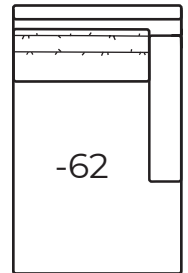

Overall Height	Overall Depth	Inside Depth	Arm Height	Seat Height	Seat Cushion
35	44	25	23.5	18.5	HR
Standard: Loose Pillow Back			Throw pillows are NOT standard on this collection.		

7296-20/96 Sofa shown with two extra throw pillows, 7775-50 Chair

AVAILABLE ITEMS

Scale: 1/4" = 1'

-20/84 Sofa
Outside: 84W Inside: 68W
COM: Q

-20/96 Sofa
Outside: 96W Inside: 80W
COM: R

-20/108 Sofa
Outside: 108W Inside: 92W
COM: T

-50 Chair
-56 Swivel Chair
Outside: 40W Inside: 24W
COM: I

-55 Ottoman
32W x 22D x 17H
COM: D

-65 Chottoman
34W x 34D x 18.5H
COM: F

-31 Corner
Outside: 44W Inside: 25W
COM: K

-43 Left Arm Loveseat

One Arm Loveseat
Outside: 76W
Inside: 68W
COM: O

-42 Right Arm Loveseat

-51 Armless Chair
Outside: 34W Inside: 34W
COM: H

-53 Left Arm Chair

One Arm Chair
Outside: 42W
Inside: 34W
COM: J

-52 Right Arm Chair

-63 Left Arm Chaise

One Arm Chaise
Outside: 42W
Inside: 34W
Outside Depth: 67
COM: O