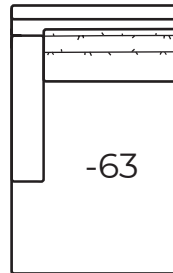

AVAILABLE ITEMS

Scale: 1/4" = 1'

-20/84 Sofa
Outside: 84W Inside: 68W
COM: Q

-20/96 Sofa
Outside: 96W Inside: 80W
COM: R

-20/108 Sofa
Outside: 108W Inside: 92W
COM: T

-50 Chair
-56 Swivel Chair
Outside: 40W Inside: 24W
COM: I

-55 Ottoman
32W x 22D x 17H
COM: D

-65 Chottoman
34W x 34D x 18.5H
COM: F

-31 Corner
Outside: 44W Inside: 25W
COM: K

-43 Left Arm Loveseat

One Arm Loveseat
Outside: 76W
Inside: 68W
COM: O

-42 Right Arm Loveseat

-51 Armless Chair
Outside: 34W Inside: 34W
COM: H

-53 Left Arm Chair

One Arm Chair
Outside: 42W
Inside: 34W
COM: J

-52 Right Arm Chair

-63 Left Arm Chaise

One Arm Chaise
Outside: 42W
Inside: 34W
Outside Depth: 67
COM: O