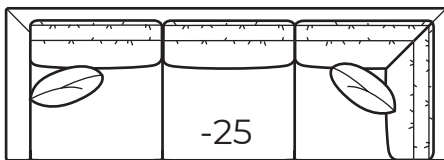

8014 COLLECTION

COLLECTIONS

8014-43 Left Arm Loveseat, 8014-62 Right Arm Chaise

Overall Height	Overall Depth	Inside Depth	Arm Height	Seat Height	Seat Cushion
35	38	23	27	18	SR
Standard: Loose Pillow Back / 19" Throw Pillows			Number of throw pillows represented in illustration.		
Chrome Leg standard. To order Bronze leg, add B to product number. Example: 8014B-20.					

Chrome Leg

Bronze Leg
Add B to product number

AVAILABLE ITEMS

Scale: 1/4" = 1' All dimensions are approximate.

-20 Sofa
Outside: 87W Inside: 75W
COM: Q

-43 Left Arm Loveseat

One Arm Loveseat
Outside: 72W
Inside: 66W
COM: N

-42 Right Arm Loveseat

-50 Chair
Outside: 36W Inside: 24W
COM: G

-55 Ottoman
28W X 20D X 17H
COM: C

-63 Left Arm Chaise

One Arm Chaise
Outside: 38W
Inside: 32W
Outside Depth: 60
COM: J

-62 Right Arm Chaise