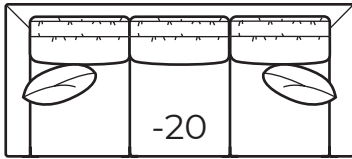

8014 COLLECTION

COLLECTIONS

8014-43 Left Arm Loveseat, 8014-62 Right Arm Chaise

Overall Height	Overall Depth	Inside Depth	Arm Height	Seat Height	Seat Cushion
35	38	23	27	18	SR
Standard: Loose Pillow Back / 19" Throw Pillows			Number of throw pillows represented in illustration.		
Chrome Leg standard. To order Bronze leg, add B to product number. Example: 8014B-20.					

Chrome Leg

Bronze Leg
Add B to product number

AVAILABLE ITEMS

Scale: 1/4" = 1' All dimensions are approximate.

-20 Sofa
Outside: 87W Inside: 75W
COM: Q

-43 Left Arm Loveseat

One Arm Loveseat
Outside: 72W
Inside: 66W
COM: N

-42 Right Arm Loveseat

-50 Chair
Outside: 36W Inside: 24W
COM: G

-55 Ottoman
28W X 20D X 17H
COM: C

-63 Left Arm Chaise

One Arm Chaise
Outside: 38W
Inside: 32W
Outside Depth: 60
COM: J

-62 Right Arm Chaise