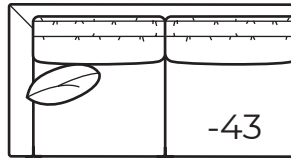

8014 COLLECTION

COLLECTIONS

8014-43 Left Arm Loveseat, 8014-62 Right Arm Chaise

Overall Height	Overall Depth	Inside Depth	Arm Height	Seat Height	Seat Cushion
35	38	23	27	18	SR
Standard: Loose Pillow Back / 19" Throw Pillows			Number of throw pillows represented in illustration.		
Chrome Leg standard. To order Bronze leg, add B to product number. Example: 8014B-20.					

Chrome Leg

Bronze Leg
Add B to product number

AVAILABLE ITEMS

Scale: 1/4" = 1' All dimensions are approximate.

-20 Sofa
Outside: 87W Inside: 75W
COM: Q

-43 Left Arm Loveseat

One Arm Loveseat
Outside: 72W
Inside: 66W
COM: N

-42 Right Arm Loveseat

-50 Chair
Outside: 36W Inside: 24W
COM: G

-55 Ottoman
28W X 20D X 17H
COM: C

-63 Left Arm Chaise

One Arm Chaise
Outside: 38W
Inside: 32W
Outside Depth: 60
COM: J

-62 Right Arm Chaise