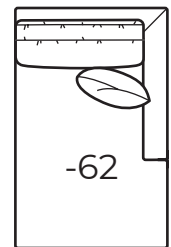

8014 COLLECTION

COLLECTIONS

8014-43 Left Arm Loveseat, 8014-62 Right Arm Chaise

Overall Height	Overall Depth	Inside Depth	Arm Height	Seat Height	Seat Cushion
35	38	23	27	18	SR
Standard: Loose Pillow Back / 19" Throw Pillows			Number of throw pillows represented in illustration.		
Chrome Leg standard. To order Bronze leg, add B to product number. Example: 8014B-20.					

Chrome Leg

Bronze Leg
Add B to product number

AVAILABLE ITEMS

Scale: 1/4" = 1' All dimensions are approximate.

-20 Sofa
Outside: 87W Inside: 75W
COM: Q

-43 Left Arm Loveseat

One Arm Loveseat
Outside: 72W
Inside: 66W
COM: N

-42 Right Arm Loveseat

-50 Chair
Outside: 36W Inside: 24W
COM: G

-55 Ottoman
28W X 20D X 17H
COM: C

-63 Left Arm Chaise

One Arm Chaise
Outside: 38W
Inside: 32W
Outside Depth: 60
COM: J

-62 Right Arm Chaise

-25 Left Arm Corner Sofa

One Arm Corner Sofa
Outside: 110W
Inside: 92W
COM: U

-24 Right Arm Corner Sofa

8014-43 Left Arm Loveseat,
8014-24 Right Arm Corner Sofa

8014B-63 Left Arm Chaise,
8014B-42 Right Arm Loveseat