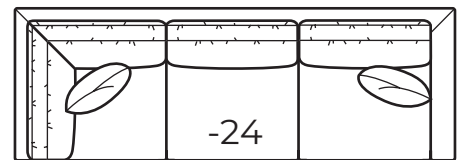

One Arm Corner Sofa
Outside: 110W
Inside: 92W
COM: U

-24 Right Arm Corner Sofa