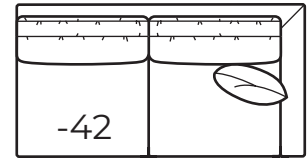

8014 COLLECTION

COLLECTIONS

8014-43 Left Arm Loveseat, 8014-62 Right Arm Chaise

Overall Height	Overall Depth	Inside Depth	Arm Height	Seat Height	Seat Cushion
35	38	23	27	18	SR
Standard: Loose Pillow Back / 19" Throw Pillows			Number of throw pillows represented in illustration.		
Chrome Leg standard. To order Bronze leg, add B to product number. Example: 8014B-20.					

Chrome Leg

Bronze Leg
Add B to product number

AVAILABLE ITEMS

Scale: 1/4" = 1' All dimensions are approximate.

-20 Sofa
Outside: 87W Inside: 75W
COM: Q

-43 Left Arm Loveseat

One Arm Loveseat
Outside: 72W
Inside: 66W
COM: N

-42 Right Arm Loveseat

-50 Chair
Outside: 36W Inside: 24W
COM: G

-55 Ottoman
28W X 20D X 17H
COM: C

-63 Left Arm Chaise

One Arm Chaise
Outside: 38W
Inside: 32W
Outside Depth: 60
COM: J

-62 Right Arm Chaise