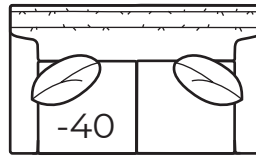

7773 COLLECTION

COLLECTIONS

7773-25 Left Arm Corner Sofa, 7773-22 Right Arm Sofa

Overall Height	Overall Depth	Inside Depth	Arm Height	Seat Height	Seat Cushion
33.5	37	23	24	18	HR
Standard: Loose Pillow Back / 19" Throw Pillows			Number of throw pillows represented in illustration.		

7773-43 Left Arm Loveseat, 7773-31 Corner, 7773-42 Right Arm Loveseat

AVAILABLE ITEMS

Scale: 1/4" = 1' All dimensions are approximate.

-20 Sofa
Outside: 88W Inside: 74W
COM: P

-40 Loveseat
Outside: 63W Inside: 49W
COM: K