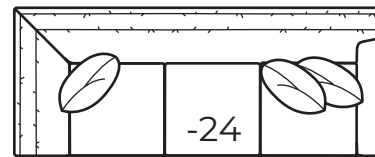

One Arm Corner Sofa
Outside: 92.5W
Inside: 70W
COM: Q

-24 Right Arm Corner Sofa