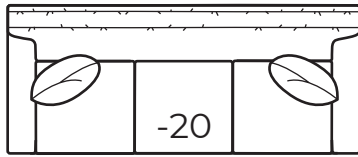

7773 COLLECTION

COLLECTIONS

7773-25 Left Arm Corner Sofa, 7773-22 Right Arm Sofa

Overall Height	Overall Depth	Inside Depth	Arm Height	Seat Height	Seat Cushion
33.5	37	23	24	18	HR
Standard: Loose Pillow Back / 19" Throw Pillows			Number of throw pillows represented in illustration.		

7773-43 Left Arm Loveseat, 7773-31 Corner, 7773-42 Right Arm Loveseat

AVAILABLE ITEMS

Scale: 1/4" = 1' All dimensions are approximate.

-20 Sofa
Outside: 88W Inside: 74W
COM: P

-40 Loveseat
Outside: 63W Inside: 49W
COM: K