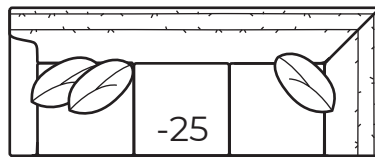

7773 COLLECTION

COLLECTIONS

7773-25 Left Arm Corner Sofa, 7773-22 Right Arm Sofa

Overall Height	Overall Depth	Inside Depth	Arm Height	Seat Height	Seat Cushion
33.5	37	23	24	18	HR
Standard: Loose Pillow Back / 19" Throw Pillows			Number of throw pillows represented in illustration.		

7773-43 Left Arm Loveseat, 7773-31 Corner, 7773-42 Right Arm Loveseat

AVAILABLE ITEMS

Scale: 1/4" = 1' All dimensions are approximate.

-20 Sofa
Outside: 88W Inside: 74W
COM: P

-40 Loveseat
Outside: 63W Inside: 49W
COM: K

-50 Chair
-56 Swivel Chair
Outside: 38W Inside: 24W
COM: G

-43 Left Arm Loveseat

One Arm Loveseat
Outside: 55W Inside: 48W
COM: K

-42 Right Arm Loveseat

-31 Corner
Outside: 37W Inside: 23W
COM: M

-25 Left Arm Corner Sofa