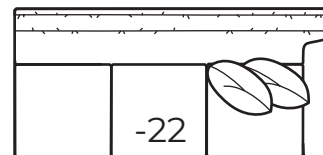

7773-43 Left Arm Loveseat, 7773-31 Corner, 7773-42 Right Arm Loveseat

AVAILABLE ITEMS

Scale: 1/4" = 1' All dimensions are approximate.

-20 Sofa
Outside: 88W Inside: 74W
COM: P

-40 Loveseat
Outside: 63W Inside: 49W
COM: K

-50 Chair
-56 Swivel Chair
Outside: 38W Inside: 24W
COM: G

-43 Left Arm Loveseat

One Arm Loveseat
Outside: 55W Inside: 48W
COM: K

-42 Right Arm Loveseat

-31 Corner
Outside: 37W Inside: 23W
COM: M

-25 Left Arm Corner Sofa

One Arm Corner Sofa
Outside: 92.5W
Inside: 70W
COM: Q

-24 Right Arm Corner Sofa

-23 Left Arm Sofa

One Arm Sofa
Outside: 79W
Inside: 72W
COM: N

-22 Right Arm Sofa

7773-56 Swivel Chair

7773-20 Sofa

COLLECTIONS