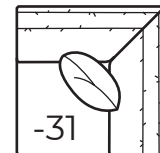

7773 COLLECTION

COLLECTIONS

7773-25 Left Arm Corner Sofa, 7773-22 Right Arm Sofa

Overall Height	Overall Depth	Inside Depth	Arm Height	Seat Height	Seat Cushion
33.5	37	23	24	18	HR
Standard: Loose Pillow Back / 19" Throw Pillows			Number of throw pillows represented in illustration.		

7773-43 Left Arm Loveseat, 7773-31 Corner, 7773-42 Right Arm Loveseat

AVAILABLE ITEMS

Scale: 1/4" = 1' All dimensions are approximate.

-20 Sofa
Outside: 88W Inside: 74W
COM: P

-40 Loveseat
Outside: 63W Inside: 49W
COM: K

-50 Chair
-56 Swivel Chair
Outside: 38W Inside: 24W
COM: G

-43 Left Arm Loveseat

One Arm Loveseat
Outside: 55W Inside: 48W
COM: K

-42 Right Arm Loveseat

-31 Corner
Outside: 37W Inside: 23W
COM: M

-25 Left Arm Corner Sofa