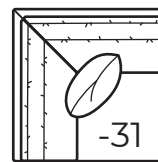

-31 Corner
Outside: 38W
Inside: 22W
COM: K