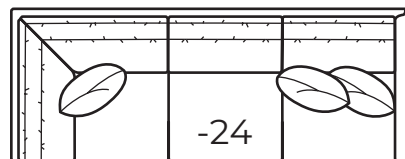

7290-23 Left Arm Sofa, 7290-24 Right Arm Corner Sofa

7290-20 Sofa

AVAILABLE ITEMS

Scale: 1/4" = 1' All dimensions are approximate.

-20 Sofa
Outside: 95W Inside: 85W
COM: W

-43 Left Arm Loveseat

One Arm Loveseat
Outside: 62W
Inside: 57W
COM: N

-52 Right Arm Chair

-31 Corner
Outside: 38W
Inside: 22W
COM: K

-65 Chottoman
28.5W x 28.5D x 19H
COM: D

-25 Left Arm Corner Sofa

One Arm Corner Sofa
Outside: 101W
Inside: 80W
COM: U

-24 Right Arm Corner Sofa