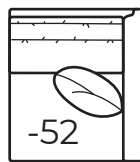

7290 COLLECTION

COLLECTIONS

7771-50 Chair, 7290-43 Left Arm Loveseat, 7290-31 Corner, 7290-51 Armless Chair, 7290-42 Right Arm Loveseat,, 7290-65 Chottoman

Overall Height	Overall Depth	Inside Depth	Arm Height	Seat Height	Seat Cushion
34	38	22	23	19	UD
Standard: Loose Pillow Back / 19" Throw Pillows			Number of throw pillows represented in illustration.		

7290-23 Left Arm Sofa, 7290-24 Right Arm Corner Sofa

7290-20 Sofa

AVAILABLE ITEMS

Scale: 1/4" = 1' All dimensions are approximate.

-20 Sofa
Outside: 95W Inside: 85W
COM: W

-43 Left Arm Loveseat

One Arm Loveseat
Outside: 62W
Inside: 57W
COM: N

-42 Right Arm Loveseat

-23 Left Arm Sofa

One Arm Sofa
Outside: 91W
Inside: 85W
COM: S

-22 Right Arm Sofa

-51 Armless Chair
Outside: 28.5W
Inside: 28.5W
COM: H

-53 Left Arm Chair

One Arm Loveseat
Outside: 33.5W
Inside: 28.5W
COM: J

-52 Right Arm Chair

-31 Corner
Outside: 38W
Inside: 22W
COM: K

-65 Chottoman
28.5W x 28.5D x 19H
COM: D

-25 Left Arm Corner Sofa

One Arm Corner Sofa
Outside: 101W
Inside: 80W
COM: U

-24 Right Arm Corner Sofa