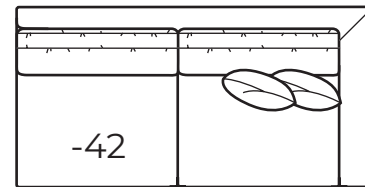

# 7283 COLLECTION

COLLECTIONS

7283-43 Left Arm Loveseat, 7283-31 Corner, (2) 7283-51 Armless Chairs, 7283-62 Right Arm Chaise, 8118-RC Recliner, 7723-50 Chair

Overall Height	Overall Depth	Inside Depth	Arm Height	Seat Height	Seat Cushion
34	45	28	25	19	UD
Standard: Loose Pillow Back / 19" Throw Pillows			Number of throw pillows represented in illustration.		

7283-63 Left Arm Chaise, 7283-42 Right Arm Loveseat

AVAILABLE ITEMS

Scale: 1/4" = 1' All dimensions are approximate.

**-20 Sofa**

Outside: 100W Inside: 83W  
COM: W

**-31 Corner**

Outside: 45W Inside: 28W  
COM: L

**-55 Ottoman**

44W X 44D X 18H  
COM: E

**-43 Left Arm Loveseat**

**One Arm  
Loveseat**  
Outside: 89W Inside: 81W  
COM: R

**-42 Right Arm Loveseat**

**-63 Left Arm  
Chaise**

**One Arm  
Chaise**

Outside: 45W  
Inside: 37W  
Outside Depth: 65  
COM: M