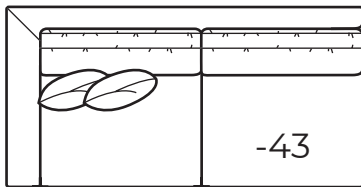

# 7283 COLLECTION

COLLECTIONS

7283-43 Left Arm Loveseat, 7283-31 Corner, (2) 7283-51 Armless Chairs, 7283-62 Right Arm Chaise, 8118-RC Recliner, 7723-50 Chair

Overall Height	Overall Depth	Inside Depth	Arm Height	Seat Height	Seat Cushion
34	45	28	25	19	UD
Standard: Loose Pillow Back / 19" Throw Pillows			Number of throw pillows represented in illustration.		

7283-63 Left Arm Chaise, 7283-42 Right Arm Loveseat

AVAILABLE ITEMS

Scale: 1/4" = 1' All dimensions are approximate.

**-20 Sofa**

Outside: 100W Inside: 83W  
COM: W

**-31 Corner**

Outside: 45W Inside: 28W  
COM: L

**-55 Ottoman**

44W X 44D X 18H  
COM: E

**-43 Left Arm Loveseat**

**One Arm  
Loveseat**  
Outside: 89W Inside: 81W  
COM: R

**-42 Right Arm Loveseat**

**-63 Left Arm  
Chaise**

**One Arm  
Chaise**

Outside: 45W  
Inside: 37W  
Outside Depth: 65  
COM: M