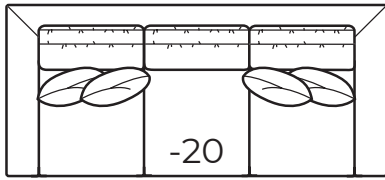

# 7283 COLLECTION

COLLECTIONS

7283-43 Left Arm Loveseat, 7283-31 Corner, (2) 7283-51 Armless Chairs, 7283-62 Right Arm Chaise, 8118-RC Recliner, 7723-50 Chair

Overall Height	Overall Depth	Inside Depth	Arm Height	Seat Height	Seat Cushion
34	45	28	25	19	UD
Standard: Loose Pillow Back / 19" Throw Pillows			Number of throw pillows represented in illustration.		

7283-63 Left Arm Chaise, 7283-42 Right Arm Loveseat

AVAILABLE ITEMS

Scale: 1/4" = 1' All dimensions are approximate.

**-20 Sofa**

Outside: 100W Inside: 83W  
COM: W

**-31 Corner**

Outside: 45W Inside: 28W  
COM: L

**-55 Ottoman**

44W X 44D X 18H  
COM: E

**-43 Left Arm Loveseat**

**One Arm  
Loveseat**  
Outside: 89W Inside: 81W  
COM: R

**-42 Right Arm Loveseat**

**-63 Left Arm  
Chaise**

**One Arm  
Chaise**

Outside: 45W  
Inside: 37W  
Outside Depth: 65  
COM: M