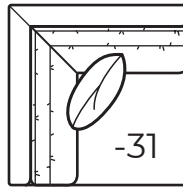

# 7283 COLLECTION

COLLECTIONS

7283-43 Left Arm Loveseat, 7283-31 Corner, (2) 7283-51 Armless Chairs, 7283-62 Right Arm Chaise, 8118-RC Recliner, 7723-50 Chair

Overall Height	Overall Depth	Inside Depth	Arm Height	Seat Height	Seat Cushion
34	45	28	25	19	UD
Standard: Loose Pillow Back / 19" Throw Pillows			Number of throw pillows represented in illustration.		

7283-63 Left Arm Chaise, 7283-42 Right Arm Loveseat

AVAILABLE ITEMS

Scale: 1/4" = 1' All dimensions are approximate.

**-20 Sofa**

Outside: 100W Inside: 83W  
COM: W

**-31 Corner**

Outside: 45W Inside: 28W  
COM: L

**-55 Ottoman**

44W X 44D X 18H  
COM: E

**-43 Left Arm Loveseat**

**One Arm  
Loveseat**  
Outside: 89W Inside: 81W  
COM: R

**-42 Right Arm Loveseat**

**-63 Left Arm  
Chaise**

**One Arm  
Chaise**

Outside: 45W  
Inside: 37W  
Outside Depth: 65  
COM: M