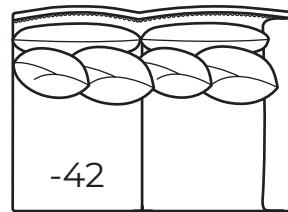

# 3366 COLLECTION

COLLECTIONS

3366-43 Left Arm Loveseat, 3366-51 Armless Chair, 3366-31 Corner, 3366-42 Right Arm Loveseat

Overall Height	Overall Depth	Inside Depth	Arm Height	Seat Height	Seat Cushion
39	51	26	26	20	UD

Standard with accent nail trim.

3366-43 Left Arm Loveseat,  
3366-51 Armless Chair, 3366-31 Corner, 3366-42 Right Arm Loveseat

AVAILABLE ITEMS

Scale: 1/4" = 1' All dimensions are approximate.

**-10 Sofa**

Outside: 99W Inside: 84W  
 (2) 22" Scatter Back  
 (2) 19" Accent Pillow  
 (1) Kidney Pillow  
 COM: AD

**-20 Sofa**

Outside: 108W Inside: 93W  
 (2) 22" Scatter Back  
 (2) 19" Accent Pillow  
 (1) Kidney Pillow  
 COM: AE

**-51 Armless Chair**  
 Outside: 34W Inside: 34W  
 (1) 22" Scatter Back  
 (1) 19" Accent Pillow  
 COM: M

**-43 Left Arm Loveseat**

**One Arm Loveseat**

Outside: 71W Inside: 64W  
 (2) 22" Scatter Backs  
 (2) 19" Accent Pillows  
 COM: U