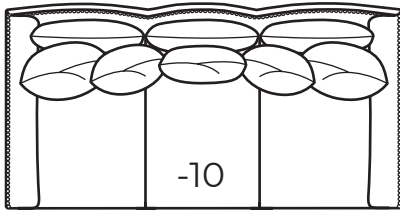

# 3366 COLLECTION

COLLECTIONS

3366-43 Left Arm Loveseat, 3366-51 Armless Chair, 3366-31 Corner, 3366-42 Right Arm Loveseat

Overall Height	Overall Depth	Inside Depth	Arm Height	Seat Height	Seat Cushion
39	51	26	26	20	UD

Standard with accent nail trim.

3366-43 Left Arm Loveseat,  
3366-51 Armless Chair, 3366-31 Corner, 3366-42 Right Arm Loveseat

AVAILABLE ITEMS

Scale: 1/4" = 1' All dimensions are approximate.

**-10 Sofa**

Outside: 99W Inside: 84W  
 (2) 22" Scatter Back  
 (2) 19" Accent Pillow  
 (1) Kidney Pillow  
 COM: AD

**-20 Sofa**

Outside: 108W Inside: 93W  
 (2) 22" Scatter Back  
 (2) 19" Accent Pillow  
 (1) Kidney Pillow  
 COM: AE

**-42 Right Arm Loveseat**

**-31 Corner**  
 Outside: 51W Inside: 26W  
 (2) 22" Scatter Backs  
 (1) 19" Accent Pillow  
 COM: S

COLLECTIONS

3366-43 Right Arm Loveseat,  
 3366-31 Corner, 3366-42 Right Arm Loveseat