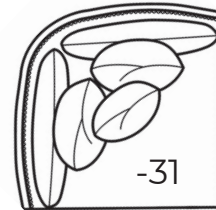

Standard with accent nail trim.

3366-43 Left Arm Loveseat,  
3366-51 Armless Chair, 3366-31 Corner, 3366-42 Right Arm Loveseat

AVAILABLE ITEMS

Scale: 1/4" = 1' All dimensions are approximate.

**-10 Sofa**

**-51 Armless Chair**  
 Outside: 34W Inside: 34W  
 (1) 22" Scatter Back  
 (1) 19" Accent Pillow  
 COM: M

**-43 Left Arm Loveseat**

**One Arm Loveseat**

Outside: 71W Inside: 64W  
 (2) 22" Scatter Backs  
 (2) 19" Accent Pillows  
 COM: U

**-42 Right Arm Loveseat**

**-31 Corner**  
 Outside: 51W Inside: 26W  
 (2) 22" Scatter Backs  
 (1) 19" Accent Pillow  
 COM: S

COLLECTIONS

3366-43 Right Arm Loveseat,  
 3366-31 Corner, 3366-42 Right Arm Loveseat