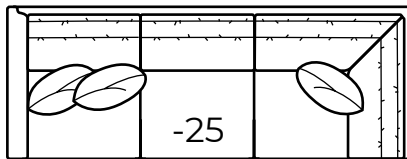

-25 Left Arm Corner Sofa

One Arm Corner Sofa
Outside: 101W
Inside: 80W
COM: U