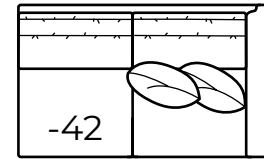

Overall Height	Overall Depth	Inside Depth	Arm Height	Seat Height	Seat Cushion
34	38	22	23	19	UD
Standard: Loose Pillow Back / 19" Throw Pillows			Number of throw pillows represented in illustration.		

7290-23 Left Arm Sofa, 7290-24 Right Arm Corner Sofa

7290-20 Sofa

AVAILABLE ITEMS

Scale: 1/4" = 1'

-20 Sofa
Outside: 95W Inside: 85W
COM: W

-43 Left Arm Loveseat

One Arm Loveseat
Outside: 62W
Inside: 57W
COM: N