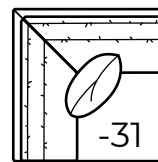

-31 Corner
Outside: 38W
Inside: 22W
COM: K