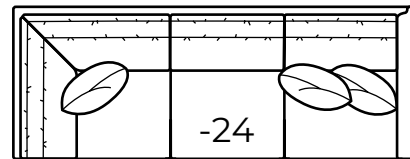

-52 Right Arm Chair

-31 Corner
Outside: 38W
Inside: 22W
COM: K

-65 Chottoman
28.5W x 28.5D x 19H
COM: D

-25 Left Arm Corner Sofa

One Arm Corner Sofa
Outside: 101W
Inside: 80W
COM: U

-24 Right Arm Corner Sofa