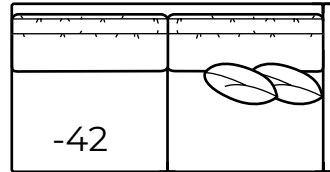

# 7284 COLLECTION

7284-63 Left Arm Chaise, 7284-42 Right Arm Loveseat, 7273-58 Swivel Glider

All dimensions are approximate and may vary due to the handcrafted nature of our products.

| Overall Height                                  | Overall Depth | Inside Depth | Arm Height   | Seat Height | Seat Cushion |
|---|---------------|--------------|--|-------------|--------------|
| 35  | 42            | 25           | 26   | 18          | SR           |
| Standard: Loose Pillow Back / 19" Throw Pillows |               |              | Number of throw pillows represented in illustration. |             |              |

7284-20 Sofa

7284-60 Chair

7284-70 Sofa

AVAILABLE ITEMS

Scale: 1/4" = 1'

**-20 Sofa**  
Outside: 92W Inside: 84W  
COM: V

**-70 Sofa**  
Outside: 85W Inside: 25W  
COM: S

**-60 Chair**  
Outside: 38W Inside: 30W  
COM: J

**-64 Ottoman**  
38W X 24D X 18H  
COM: D

**-43 Left Arm Loveseat**

**One Arm Loveseat**  
Outside: 82W Inside: 77W  
COM: R

**-42 Right Arm Loveseat**

**-31 Corner**  
Outside: 42W  
Inside: 25W  
COM: L