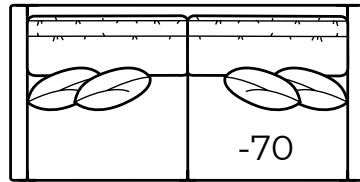

# 7284 COLLECTION

7284-63 Left Arm Chaise, 7284-42 Right Arm Loveseat, 7273-58 Swivel Glider

All dimensions are approximate and may vary due to the handcrafted nature of our products.

| Overall Height                                  | Overall Depth | Inside Depth | Arm Height   | Seat Height | Seat Cushion |
|---|---------------|--------------|--|-------------|--------------|
| 35  | 42            | 25           | 26   | 18          | SR           |
| Standard: Loose Pillow Back / 19" Throw Pillows |               |              | Number of throw pillows represented in illustration. |             |              |

7284-20 Sofa

7284-60 Chair

7284-70 Sofa

AVAILABLE ITEMS

Scale: 1/4" = 1'

**-20 Sofa**  
Outside: 92W Inside: 84W  
COM: V

**-70 Sofa**  
Outside: 85W Inside: 25W  
COM: S

**-60 Chair**  
Outside: 38W Inside: 30W  
COM: J

**-64 Ottoman**  
38W X 24D X 18H  
COM: D

**-43 Left Arm Loveseat**

**One Arm Loveseat**  
Outside: 82W Inside: 77W  
COM: R

**-42 Right Arm Loveseat**

**-31 Corner**  
Outside: 42W  
Inside: 25W  
COM: L