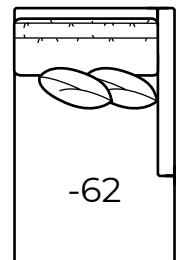

7284-20 Sofa

7284-60 Chair

7284-70 Sofa

AVAILABLE ITEMS

Scale: 1/4" = 1'

**-20 Sofa**  
Outside: 92W Inside: 84W  
COM: V

**-70 Sofa**  
Outside: 85W Inside: 25W  
COM: S

**-60 Chair**  
Outside: 38W Inside: 30W  
COM: J

**-64 Ottoman**  
38W X 24D X 18H  
COM: D

**-43 Left Arm Loveseat**

**One Arm Loveseat**  
Outside: 82W Inside: 77W  
COM: R

**-42 Right Arm Loveseat**

**-31 Corner**  
Outside: 42W  
Inside: 25W  
COM: L

**-41 Armless Loveseat**  
Outside: 80W Inside: 80W  
COM: N

**-51 Armless Chair**  
Outside: 40W Inside: 40W  
COM: I

**-63 Left Arm Chaise**

**One Arm Chaise**  
Outside: 40W  
Inside: 35W  
Outside Depth: 64  
COM: M

**-62 Right Arm Chaise**

**-55 Ottoman**  
40W X 40D X 18H  
COM: F

7284-43 Left Arm Loveseat, 7284-31 Corner, 7284-42 Right Arm Loveseat, 2017J-55/48OTT-05 Ottoman