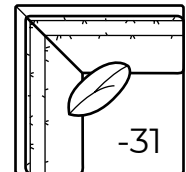

# 7284 COLLECTION

7284-63 Left Arm Chaise, 7284-42 Right Arm Loveseat, 7273-58 Swivel Glider

All dimensions are approximate and may vary due to the handcrafted nature of our products.

| Overall Height                                  | Overall Depth | Inside Depth | Arm Height   | Seat Height | Seat Cushion |
|---|---------------|--------------|--|-------------|--------------|
| 35  | 42            | 25           | 26   | 18          | SR           |
| Standard: Loose Pillow Back / 19" Throw Pillows |               |              | Number of throw pillows represented in illustration. |             |              |

7284-20 Sofa

7284-60 Chair

7284-70 Sofa

AVAILABLE ITEMS

Scale: 1/4" = 1'

**-20 Sofa**  
Outside: 92W Inside: 84W  
COM: V

**-70 Sofa**  
Outside: 85W Inside: 25W  
COM: S

**-60 Chair**  
Outside: 38W Inside: 30W  
COM: J

**-64 Ottoman**  
38W X 24D X 18H  
COM: D

**-43 Left Arm Loveseat**

**One Arm Loveseat**  
Outside: 82W Inside: 77W  
COM: R

**-42 Right Arm Loveseat**

**-31 Corner**  
Outside: 42W  
Inside: 25W  
COM: L

**-41 Armless Loveseat**  
Outside: 80W Inside: 80W  
COM: N

**-51 Armless Chair**  
Outside: 40W Inside: 40W  
COM: I

**-63 Left Arm Chaise**

**One Arm Chaise**  
Outside: 40W  
Inside: 35W  
Outside Depth: 64  
COM: M