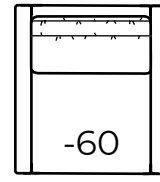

# 7284 COLLECTION

7284-63 Left Arm Chaise, 7284-42 Right Arm Loveseat, 7273-58 Swivel Glider

All dimensions are approximate and may vary due to the handcrafted nature of our products.

| Overall Height                                  | Overall Depth | Inside Depth | Arm Height   | Seat Height | Seat Cushion |
|---|---------------|--------------|--|-------------|--------------|
| 35  | 42            | 25           | 26   | 18          | SR           |
| Standard: Loose Pillow Back / 19" Throw Pillows |               |              | Number of throw pillows represented in illustration. |             |              |

7284-20 Sofa

7284-60 Chair

7284-70 Sofa

AVAILABLE ITEMS

Scale: 1/4" = 1'

**-20 Sofa**  
Outside: 92W Inside: 84W  
COM: V

**-70 Sofa**  
Outside: 85W Inside: 25W  
COM: S

**-60 Chair**  
Outside: 38W Inside: 30W  
COM: J

**-64 Ottoman**  
38W X 24D X 18H  
COM: D

**-43 Left Arm Loveseat**

**One Arm Loveseat**  
Outside: 82W Inside: 77W  
COM: R

**-42 Right Arm Loveseat**

**-31 Corner**  
Outside: 42W  
Inside: 25W  
COM: L