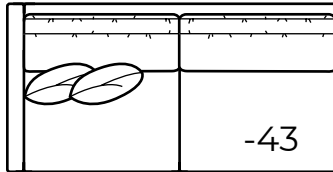

# 7284 COLLECTION

7284-63 Left Arm Chaise, 7284-42 Right Arm Loveseat, 7273-58 Swivel Glider

All dimensions are approximate and may vary due to the handcrafted nature of our products.

| Overall Height                                  | Overall Depth | Inside Depth | Arm Height   | Seat Height | Seat Cushion |
|---|---------------|--------------|--|-------------|--------------|
| 35  | 42            | 25           | 26   | 18          | SR           |
| Standard: Loose Pillow Back / 19" Throw Pillows |               |              | Number of throw pillows represented in illustration. |             |              |

7284-20 Sofa

7284-60 Chair

7284-70 Sofa

AVAILABLE ITEMS

Scale: 1/4" = 1'

**-20 Sofa**  
Outside: 92W Inside: 84W  
COM: V

**-70 Sofa**  
Outside: 85W Inside: 25W  
COM: S

**-60 Chair**  
Outside: 38W Inside: 30W  
COM: J

**-64 Ottoman**  
38W X 24D X 18H  
COM: D

**-43 Left Arm Loveseat**

**One Arm Loveseat**  
Outside: 82W Inside: 77W  
COM: R

**-42 Right Arm Loveseat**

**-31 Corner**  
Outside: 42W  
Inside: 25W  
COM: L