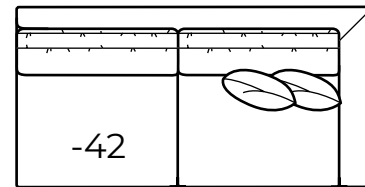

Overall Height	Overall Depth	Inside Depth	Arm Height	Seat Height	Seat Cushion
34	45	28	25	19	UD
Standard: Loose Pillow Back / 19" Throw Pillows			Number of throw pillows represented in illustration.		

7283-63 Left Arm Chaise, 7283-42 Right Arm Loveseat

**-20 Sofa**

Outside: 100W Inside: 83W  
COM: W

**-31 Corner**

Outside: 45W Inside: 28W  
COM: L

**-55 Ottoman**

44W X 44D X 18H  
COM: E

**-43 Left Arm Loveseat**

**One Arm  
Loveseat**  
Outside: 89W Inside: 81W  
COM: R

**-42 Right Arm Loveseat**

**-63 Left Arm  
Chaise**

**One Arm  
Chaise**

Outside: 45W  
Inside: 37W  
Outside Depth: 65  
COM: M

**-62 Right Arm  
Chaise**