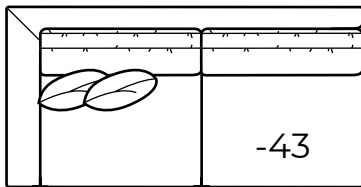

Overall Height	Overall Depth	Inside Depth	Arm Height	Seat Height	Seat Cushion
34	45	28	25	19	UD
Standard: Loose Pillow Back / 19" Throw Pillows			Number of throw pillows represented in illustration.		

7283-63 Left Arm Chaise, 7283-42 Right Arm Loveseat

**-20 Sofa**

Outside: 100W Inside: 83W  
COM: W

**-31 Corner**

Outside: 45W Inside: 28W  
COM: L

**-55 Ottoman**

44W X 44D X 18H  
COM: E

**-43 Left Arm Loveseat**

**One Arm  
Loveseat**  
Outside: 89W Inside: 81W  
COM: R

**-42 Right Arm Loveseat**

**-63 Left Arm  
Chaise**

**One Arm  
Chaise**

Outside: 45W  
Inside: 37W  
Outside Depth: 65  
COM: M

**-62 Right Arm  
Chaise**