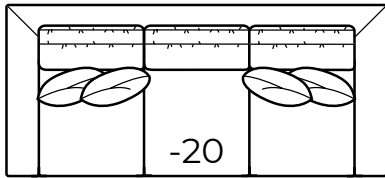

-20 Sofa

Outside: 100W Inside: 83W
COM: W