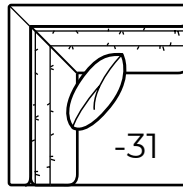

Overall Height	Overall Depth	Inside Depth	Arm Height	Seat Height	Seat Cushion
34	45	28	25	19	UD
Standard: Loose Pillow Back / 19" Throw Pillows			Number of throw pillows represented in illustration.		

7283-63 Left Arm Chaise, 7283-42 Right Arm Loveseat

**-20 Sofa**

Outside: 100W Inside: 83W  
COM: W

**-31 Corner**

Outside: 45W Inside: 28W  
COM: L

**-55 Ottoman**

44W X 44D X 18H  
COM: E

**-43 Left Arm Loveseat**

**One Arm  
Loveseat**  
Outside: 89W Inside: 81W  
COM: R

**-42 Right Arm Loveseat**

**-63 Left Arm  
Chaise**

**One Arm  
Chaise**

Outside: 45W  
Inside: 37W  
Outside Depth: 65  
COM: M

**-62 Right Arm  
Chaise**