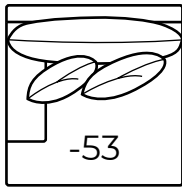

One Arm Loveseat

Outside: 82W
Inside: 72W
Backs: (2) 22"
Pillows: (2) 19"
COM: T

-42 Right Arm Loveseat

-51 Armless Chair

Outside: 40.5W Inside: 40.5W
Backs: (1) 22" Pillows: (1) 19"
COM: L
Arm Code: A

-41 Armless Loveseat

Outside: 81W Inside: 81W
Backs: (2) 22" Pillows: (2) 19"
COM: T

-32 Round Corner

Outside: 81W Inside: 16W
Wall Depth: 57"
Backs: (1) 25" Pillows: (2) 22"
COM: O
Arm Code: A

-31 Square Corner

Outside: 45W Inside: 27W
Backs: (1) 25" Pillows: (2) 22"
COM: R
Arm Code: A