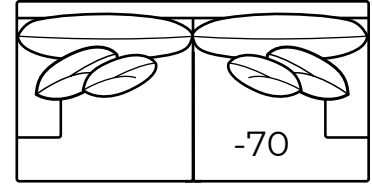

-70 Sofa

Outside: 84W Inside: 66W
Backs: (2) 22" Pillows: (2) 19"
COM: V