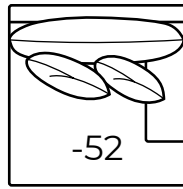

-52 Right Arm Chair