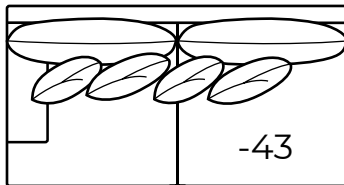

All dimensions are approximate and may vary due to the handcrafted nature of our products.

Overall Height	Overall Depth	Inside Depth	Arm Height	Seat Height	Seat Cushion
36	45 or 42	28 or 25	26	20	UD

Width measurements based on widest arm styles, the Padded Track/Panel/Wedge arms. Overall width is reduced with these arm options: Crescent & Track -1" per arm per arm. Seating area dimensions are not affected by arm choice.

7100 continued

AVAILABLE ITEMS

Scale: 1/4" = 1' All dimensions are approximate.
Width measurements based on widest arm style.

-100 Sofa

Outside: 102W Inside: 84W
Backs: (2) 22" Pillows: (2) 19"
COM: AC

-80 Sofa

-60 Chair 1/2

Outside: 44W Inside: 27W
Pillows: (2) 19"
COM: N

-55 Ottoman

40.5W x 40.5D x 20H
COM: H
Arm Code: A
Back Code: Z

-64 Ottoman

39W x 25D x 18H
COM: E
Arm Code: A
Back Code: Z

-43 Left Arm Loveseat