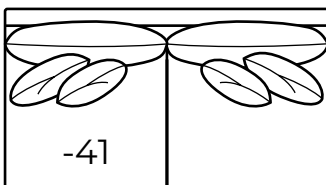

One Arm Loveseat

Outside: 82W
Inside: 72W
Backs: (2) 22"
Pillows: (2) 19"
COM: T

-42 Right Arm Loveseat

-51 Armless Chair

Outside: 40.5W Inside: 40.5W
Backs: (1) 22" Pillows: (1) 19"
COM: L
Arm Code: A

-41 Armless Loveseat