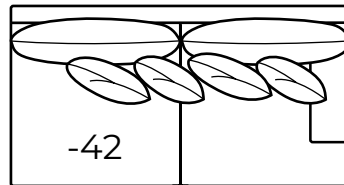

-42 Right Arm Loveseat