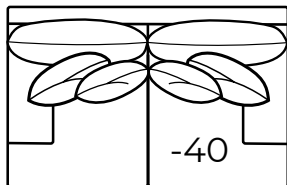

-40 Loveseat

Outside: 66W Inside: 48W
Backs: (2) 22" Pillows: (2) 19"
COM: U