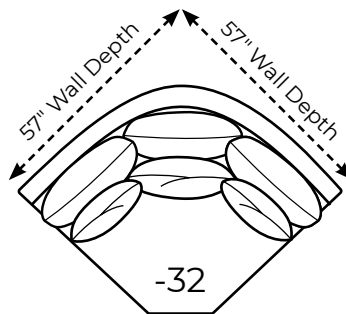

-32 Round Corner

Outside: 81W Inside: 16W
Wall Depth: 57"
Backs: (1) 25" Pillows: (2) 22"
COM: O
Arm Code: A

-31 Square Corner

Outside: 45W Inside: 27W
Backs: (1) 25" Pillows: (2) 22"
COM: R
Arm Code: A