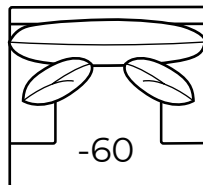

All dimensions are approximate and may vary due to the handcrafted nature of our products.

Overall Height	Overall Depth	Inside Depth	Arm Height	Seat Height	Seat Cushion
36	45 or 42	28 or 25	26	20	UD

Width measurements based on widest arm styles, the Padded Track/Panel/Wedge arms. Overall width is reduced with these arm options: Crescent & Track -1" per arm per arm. Seating area dimensions are not affected by arm choice.

7100 continued

AVAILABLE ITEMS

Scale: 1/4" = 1' All dimensions are approximate.
Width measurements based on widest arm style.

-100 Sofa

Outside: 102W Inside: 84W
Backs: (2) 22" Pillows: (2) 19"
COM: AC

-80 Sofa

Outside: 93W Inside: 75W
Backs: (2) 22" Pillows: (2) 19"
COM: AA

-70 Sofa

Outside: 84W Inside: 66W
Backs: (2) 22" Pillows: (2) 19"
COM: V

-40 Loveseat

Outside: 66W Inside: 48W
Backs: (2) 22" Pillows: (2) 19"
COM: U

-60 Chair 1/2

Outside: 44W Inside: 27W
Pillows: (2) 19"
COM: N

-55 Ottoman

40.5W x 40.5D x 20H
COM: H
Arm Code: A
Back Code: Z

-64 Ottoman

39W x 25D x 18H
COM: E
Arm Code: A
Back Code: Z

-43 Left Arm Loveseat