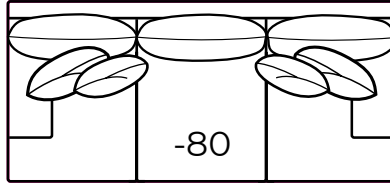

All dimensions are approximate and may vary due to the handcrafted nature of our products.

Overall Height	Overall Depth	Inside Depth	Arm Height	Seat Height	Seat Cushion
36	45 or 42	28 or 25	26	20	UD

Width measurements based on widest arm styles, the Padded Track/Panel/Wedge arms. Overall width is reduced with these arm options: Crescent & Track -1" per arm per arm. Seating area dimensions are not affected by arm choice.

7100 continued

AVAILABLE ITEMS

Scale: 1/4" = 1' All dimensions are approximate.
Width measurements based on widest arm style.

-100 Sofa

Outside: 102W Inside: 84W
Backs: (2) 22" Pillows: (2) 19"
COM: AC

-80 Sofa