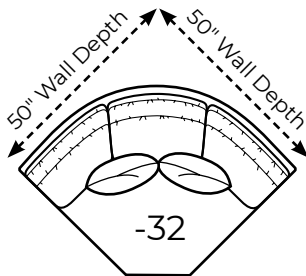

Overall Height	Overall Depth	Inside Depth	Seat Height	Seat Cushion
37	37	22	19	HR
Standard: Loose Pillow Back / 19" Throw Pillows. Number of throw pillows represented in illustration.		Arm height: SOCK 24.5", TRACK 24", TUX 25.5"		
Width measurements based on widest arm style, the SOCK. Overall width is reduced with these arm options: TRACK and TUX -2.5" per arm. Seating area dimensions are not affected by arm choice.				

2700 continued

AVAILABLE ITEMS

Scale: 1/4" = 1' All dimensions are approximate.
Width measurements based on widest arm style.

-10 Sofa

Outside: 83W Inside: 68W
COM: R

-20 Sofa

Outside: 89W Inside: 74W
COM: S

-40 Loveseat

Outside: 65W Inside: 49W
COM: O

-29 Sleeper

Outside: 83W Inside: 68W
COM: S

-50 Chair
-56 Swivel Chair

Outside: 39W
Inside: 24W
COM: I

-55 Ottoman

32W x 22D x 18H
COM: E

-31 Corner

Outside: 37W
Inside: 22W
COM: J

-32 Round Corner

Outside: 69W
Inside: 16W
Wall Depth: 50"

-43 Left Arm Loveseat

One Arm Loveseat

Outside: 55.5W
Inside: 48W
COM: M

-42 Right Arm Loveseat