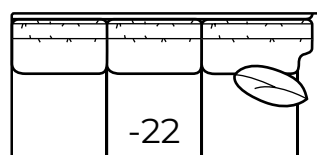

2700 continued

AVAILABLE ITEMS

Scale: 1/4" = 1' All dimensions are approximate.
Width measurements based on widest arm style.

-10 Sofa

Outside: 83W Inside: 68W
COM: R

-20 Sofa

Outside: 89W Inside: 74W
COM: S

-31 Corner

Outside: 37W
Inside: 22W
COM: J

-32 Round Corner

Outside: 69W
Inside: 16W
Wall Depth: 50"

-43 Left Arm Loveseat

One Arm Loveseat

Outside: 55.5W
Inside: 48W
COM: M

-42 Right Arm Loveseat

-25 Left Arm Corner Sofa

One Arm Corner Sofa

Outside: 93W
Inside: 70W
COM: U

-24 Right Arm Corner Sofa

-23 Left Arm Sofa

One Arm Sofa

Outside: 79.5W
Inside: 72W
COM: P

-22 Right Arm Sofa

HOW TO ORDER:

2 7 0 0

-

STYLE NUMBER

ITEM NUMBER

STYLE OPTION

Example: 2700-10 SOCK

Please note special order options on the order: fabric/leather selections, leg finish, and any upholstery and/or pillow treatments.