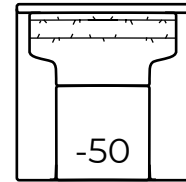

2500 SLOPE Sectional

2500-20 TRACK Sofa

2500-20 TUX Sofa

2500 TRACK

2500 TUX

Reduces outside width by 4" per arm

All dimensions are approximate and may vary due to the handcrafted nature of our products.

Overall Height	Overall Depth	Inside Depth	Seat Height	Seat Cushion
40	44 or 47	22 or 25	19	SR
44" depth standard. To order 47" depth, add LUXE to product number. Example: 2500-20 PANEL LUXE. Extra charge applies for LUXE depth.		Arm height: CAP, SLOPE & TUX 25", PANEL 26.5", TRACK 26"		
Width measurements based on widest arm style, the TRACK. Overall width is reduced with these arm options: CAP -3.5" per arm, PANEL -1.5" per arm, SLOPE -4.5" per arm, TUX -4" per arm. Seating area dimensions are not affected by arm choice.				

2500 continued

AVAILABLE ITEMS

Scale: 1/4" = 1' All dimensions are approximate.
Width measurements based on widest arm style.

-20 Sofa

Outside: 106W Inside: 86
(2) 22" Pillows, (2) 19" Pillows
COM: Y

-10 Sofa

Outside: 97W Inside: 77
(2) 22" Pillows, (2) 19" Pillows
COM: X

-50 Chair -56 Swivel Chair

Outside: 43W Inside: 24W
NOT available in LUXE depth
COM: J

-28 Wedge Sofa

Outside: 130W Inside: 90
(2) 22" Pillows, (2) 19" Pillows
COM: AC

-65 Chottoman

37W x 26.5D x 19H
COM: D

-55 Ottoman

32W x 22D x 18H
COM: D

-43 Left Arm Loveseat

One Arm Loveseat

Outside: 68W
Inside: 57.5W
(1) 22" Pillow
(1) 19" Pillow
COM: Q

-42 Right Arm Loveseat