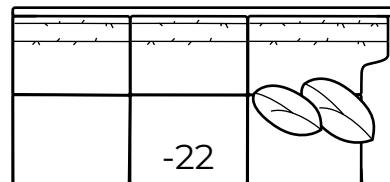

2500 continued

AVAILABLE ITEMS

Scale: 1/4" = 1' All dimensions are approximate.
Width measurements based on widest arm style.

-20 Sofa

Outside: 106W Inside: 86
(2) 22" Pillows, (2) 19" Pillows
COM: Y

-10 Sofa

-31 Square Corner

Outside: 44W Inside: 22W
(1) 22" and (2) 19" Pillows
COM: P

-23 Left Arm Sofa

One Arm Sofa

Outside: 97W
Inside: 86W
(1) 22" Pillow
(1) 19" Pillow
COM: W

-22 Right Arm Sofa

HOW TO ORDER:

2 5 0 0

-

STYLE NUMBER ITEM NUMBER

STYLE OPTION

Example: 2500-10 CAP

44" depth standard. To order 47" depth, add LUXE to product number.
Example: 2500-10 CAP LUXE. Extra charge applies for LUXE depth.

Please note special order options on the order: fabric/leather selections,
leg finish, and any upholstery and/or pillow treatments.