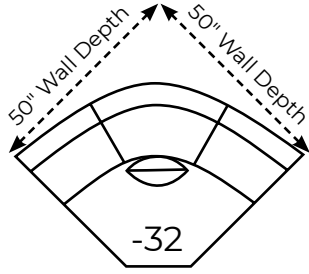

**One Arm  
Loveseat**

Outside: 56W  
Inside: 47W  
COM: P

**-42 Right Arm Loveseat**

**-31 Square Corner**  
 Outside: 39W  
 Inside: 21W  
 COM: M

**-32 Round Corner**  
 Outside: 73W  
 Inside: 17W  
 COM: O  
 Wall Depth: 50