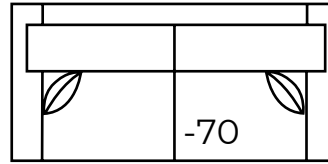

# 2053 SERIES continued

Scale: 1/4" = 1' All dimensions are approximate and may vary  
Width measurements based on widest arm style.

## AVAILABLE ITEMS

**-10 Bungalow Sofa**

Outside: 81W Inside: 63W  
COM: U

**-20 Sofa**

Outside: 89W Inside: 71W  
COM: W

**-70 Sofa**

Outside: 81W Inside: 63W  
COM: U

**-40 Loveseat**