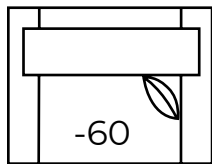

# 2053 SERIES continued

Scale: 1/4" = 1' All dimensions are approximate and may vary  
Width measurements based on widest arm style.

**-53 Left  
Arm Chair**

**One Arm  
Chair**

Outside: 32W  
Inside: 23W  
COM: L

**-52 Right  
Arm Chair**

**-23 Left Arm Sofa**

**One Arm  
Sofa**

Outside: 79W  
Inside: 70W  
COM: T

**-22 Right Arm Sofa**

**-60 Chair & 1/2**

Outside: 51W  
Inside: 33W  
COM: P

**-50 Chair  
-56 Swivel Chair  
(A or G Base Only)**

Outside: 42W Inside: 24W  
COM: N

**-51 Armless  
Chair**

Outside: 24W  
Inside: 24W  
COM: I

**-63 Left  
Arm Chaise**