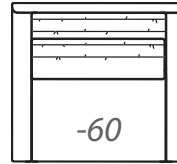

-60 Chair 1/2
Outside: 46W Inside: 33W
COM: L