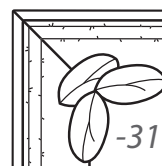

**-42 Right Arm Loveseat**

**-53 Left Arm Chair**

**One Arm Chair**  
Outside: 36W  
Inside: 29W  
COM: J

**-52 Right Arm Chair**

**-25 Left Arm Corner Sofa**

**One Arm Corner Sofa**  
Outside: 104.5W  
Inside: 78.5W  
COM: V

**-24 Right Arm Corner Sofa**

**-63 Left Arm Chaise**

**One Arm Chaise**  
Outside: 36W  
Inside: 29W  
Overall Depth: 69  
COM: L

**-62 Right Arm Chaise**

**-31 Square Corner**  
Outside: 42W  
Inside: 22W  
COM: M