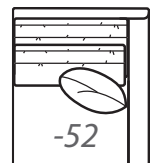

## Step 2: Select items

**-80 Sofa**  
Outside: 111W Inside: 98W  
COM: AB

**-20 Sofa**  
Outside: 99W Inside: 86W  
COM: V

**-10 Sofa**  
Outside: 87W Inside: 74W  
COM: S

Scale: 1/4" = 1' All dimensions listed are approximate.

**-55 Ottoman**  
32W 22D 17H  
COM: F  
Skirted: 3184-55  
Non-skirted: 7236-55

**-60 Chair 1/2**  
Outside: 46W Inside: 33W  
COM: L

**-64 Ottoman**  
39W 25D 17H  
COM: F  
Skirted: 3184-64  
Non-Skirted: 7236-64

**-23 Left Arm Sofa**

**One Arm Sofa**  
Outside: 92.5W  
Inside: 86.5W  
COM: S

**-22 Right Arm Sofa**

**-51 Armless Chair**  
Outside: 29W  
Inside: 29W  
COM: G

**-43 Left Arm Loveseat**

**One Arm Loveseat**  
Outside: 62.5W  
Inside: 56.5W  
COM: O

**-42 Right Arm Loveseat**

**-53 Left Arm Chair**

**One Arm Chair**  
Outside: 36W  
Inside: 29W  
COM: J

**-52 Right Arm Chair**

**-25 Left Arm Corner Sofa**

**One Arm Corner Sofa**  
Outside: 104.5W  
Inside: 78.5W  
COM: V