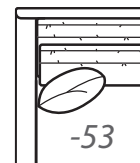

## Step 2: Select items

**-80 Sofa**  
Outside: 111W Inside: 98W  
COM: AB

**-20 Sofa**  
Outside: 99W Inside: 86W  
COM: V

**-10 Sofa**  
Outside: 87W Inside: 74W  
COM: S

Scale: 1/4" = 1' All dimensions listed are approximate.

Width measurements based on widest arm style, the Roll Arm. Overall width is reduced with these arm options: Slope & Track - 1.5" per arm. Seating area dimensions are not affected by arm choice.

**-50 Chair**  
Outside: 41W Inside: 28W  
COM: L

**-23 Left Arm Sofa**

**One Arm Sofa**  
Outside: 92.5W  
Inside: 86.5W  
COM: S

**-22 Right Arm Sofa**

**-51 Armless Chair**  
Outside: 29W  
Inside: 29W  
COM: G

**-43 Left Arm Loveseat**

**One Arm Loveseat**  
Outside: 62.5W  
Inside: 56.5W  
COM: O

**-42 Right Arm Loveseat**

**-53 Left Arm Chair**

**One Arm Chair**  
Outside: 36W  
Inside: 29W  
COM: J

**-52 Right Arm Chair**

**-25 Left Arm Corner Sofa**

**One Arm Corner Sofa**  
Outside: 104.5W  
Inside: 78.5W  
COM: V