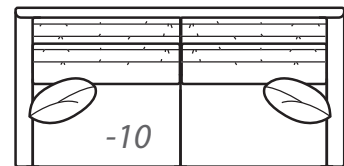

## Step 1: Select style

**3184**  
Roll Arm/Skirted

**3185**  
Slope Arm/Skirted  
*Reduces outside width by 1.5" per arm*

**3186**  
Track Arm/Skirted  
*Reduces outside width by 1.5" per arm*

**7236**  
Roll Arm/Block Leg

**7237**  
Slope Arm/Block Leg  
*Reduces outside width by 1.5" per arm*

**7239**  
Track Arm/Block Leg  
*Reduces outside width by 1.5" per arm*

## Step 2: Select items

**-80 Sofa**  
Outside: 111W Inside: 98W  
COM: AB

**-20 Sofa**  
Outside: 99W Inside: 86W  
COM: V

**-10 Sofa**  
Outside: 87W Inside: 74W  
COM: S

Scale: 1/4" = 1' All dimensions listed are approximate.

# Classic Casual Collection

Overall Height	Overall Depth	Inside Depth	Arm Height	Seat Height	Seat Cushion
33	42	22	23.5	18	UD

Standard: Loose Pillow Back / 19" Throw Pillows

Number of standard throw pillows represented in illustration