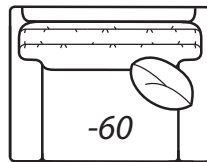

2300 VINTAGE

Step 2: Select items

-20 Sofa

Outside: 108W Inside: 91W
COM: W

-40 Loveseat

Outside: 78W Inside: 61W
COM: Q

-70 Sofa

Outside: 94W Inside: 77W
COM: S

**-50 Chair
-56 Swivel Chair**

(-56 available in 41" Depth Only)
Outside: 40W
Inside: 23W
COM: H

-55 Ottoman

32W x 22D x 17H
COM: E

-60 Chair 1/2

Outside: 53W
Inside: 36W
COM: L

-64 Ottoman 1/2

39W x 25D x 18H
COM: E

-31 Corner

Outside: 41W
Inside: 24W
COM: L

Scale: 1/4" = 1' All dimensions listed are approximate.

2300 Collection

| Overall Height | Overall Depth | Inside Depth | Arm Height | Seat Height | Seat Cushion |
|----------------|---------------|--------------|------------|-------------|--------------|
| 37 | 41 or 45 | 24 or 28 | 25 | 18 | UD |

Outside: 69W
 Inside: 61W
 COM: O

-42 Right Arm Loveseat