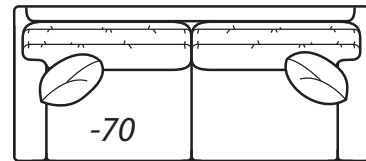

2300 VINTAGE

Step 2: Select items

-20 Sofa

Outside: 108W Inside: 91W
COM: W

-40 Loveseat

Outside: 78W Inside: 61W
COM: Q

-70 Sofa

Outside: 94W Inside: 77W
COM: S

**-50 Chair
-56 Swivel Chair**

(-56 available in 41" Depth Only)
Outside: 40W
Inside: 23W
COM: H

-55 Ottoman

32W x 22D x 17H
COM: E

-60 Chair 1/2

Outside: 53W
Inside: 36W
COM: L

-64 Ottoman 1/2

39W x 25D x 18H
COM: E

-31 Corner

Outside: 41W
Inside: 24W
COM: L

Scale: 1/4" = 1' All dimensions listed are approximate.

2300 Collection

| Overall Height | Overall Depth | Inside Depth | Arm Height | Seat Height | Seat Cushion |
|----------------|---------------|--------------|------------|-------------|--------------|
| 37 | 41 or 45 | 24 or 28 | 25 | 18 | UD |

Outside: 69W
 Inside: 61W
 COM: O

-42 Right Arm Loveseat