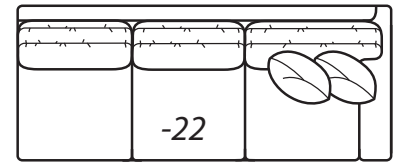

-31 Corner

Outside: 41W
Inside: 24W
COM: L

Scale: 1/4" = 1' All dimensions listed are approximate.

2300 Collection

| Overall Height | Overall Depth | Inside Depth | Arm Height | Seat Height | Seat Cushion |
|----------------|---------------|--------------|------------|-------------|--------------|
| 37 | 41 or 45 | 24 or 28 | 25 | 18 | UD |

-41 Armless Loveseat

Outside: 60W Inside: 60W
 COM: N

-23 Left Arm Sofa

One Arm Sofa

Outside: 99W
 Inside: 91W
 COM: T

-22 Right Arm Sofa

-25 Left Arm Corner Sofa

One Arm Corner Sofa