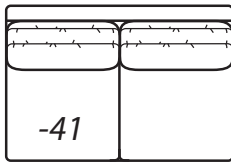

-31 Corner

Outside: 41W
Inside: 24W
COM: L

Scale: 1/4" = 1' All dimensions listed are approximate.

2300 Collection

| Overall Height | Overall Depth | Inside Depth | Arm Height | Seat Height | Seat Cushion |
|----------------|---------------|--------------|------------|-------------|--------------|
| 37 | 41 or 45 | 24 or 28 | 25 | 18 | UD |

Standard: Loose Pillow Back / 19" Throw Pillows. Number of standard throw pillows represented in illustration. 41" depth standard. To order 45" depth, add -LUXE to product number. Example: 2300-20 CHILL-LUXE. Extra charge applies for LUXE depth.

Width measurements based on widest arm style, the CHILL/VINTAGE. Overall width is reduced with these arm options: 2300 MOD -2" per arm, 2300 PURE -2.5" per arm. Seating area dimensions are not affected by arm choice.

One Arm Cuddle Chaise

Outside Width: 72W
 Inside Width: 51W
 Outside Depth: 54
 Inside Depth: 37
 Wall Depth: 69
 COM: P

-34 Right Arm Cuddle Chaise

-51 Armless Chair

Outside: 30W
 Inside: 30W
 COM: G

-35 Left Arm Cuddle Chaise