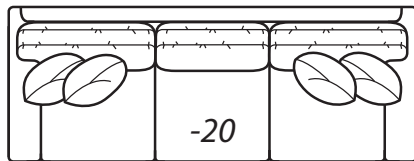

2300 Plush Collection

Standard 41" depth
45" depth also available

Step 1: Select style

2300 CHILL

2300 MOD

*Reduces outside width
by 2" per arm*

2300 PURE

*Reduces outside width
by 2.5" per arm*

2300 VINTAGE

Step 2: Select items

-20 Sofa

Outside: 108W Inside: 91W
COM: W

-40 Loveseat

Outside: 78W Inside: 61W
COM: Q

-70 Sofa

Outside: 94W Inside: 77W
COM: S

-31 Corner

Outside: 41W
Inside: 24W
COM: L

Scale: 1/4" = 1' All dimensions listed are approximate.

2300 Collection

| Overall Height | Overall Depth | Inside Depth | Arm Height | Seat Height | Seat Cushion |
|----------------|---------------|--------------|------------|-------------|--------------|
| 37 | 41 or 45 | 24 or 28 | 25 | 18 | UD |

Outside: 69W
 Inside: 61W
 COM: O

-42 Right Arm Loveseat