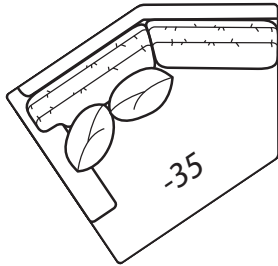

**-50 Chair
-56 Swivel Chair**

(-56 available in 41" Depth Only)
Outside: 40W
Inside: 23W
COM: H

-55 Ottoman

32W x 22D x 17H
COM: E

-60 Chair 1/2

Outside: 53W
Inside: 36W
COM: L

-64 Ottoman 1/2

39W x 25D x 18H
COM: E

-31 Corner

Outside: 41W
Inside: 24W
COM: L

Scale: 1/4" = 1' All dimensions listed are approximate.

2300 Collection

| Overall Height | Overall Depth | Inside Depth | Arm Height | Seat Height | Seat Cushion |
|----------------|---------------|--------------|------------|-------------|--------------|
| 37 | 41 or 45 | 24 or 28 | 25 | 18 | UD |

Standard: Loose Pillow Back / 19" Throw Pillows. Number of standard throw pillows represented in illustration. 41" depth standard. To order 45" depth, add -LUXE to product number. Example: 2300-20 CHILL-LUXE. Extra charge applies for LUXE depth.

Width measurements based on widest arm style, the CHILL/VINTAGE. Overall width is reduced with these arm options: 2300 MOD -2" per arm, 2300 PURE -2.5" per arm. Seating area dimensions are not affected by arm choice.