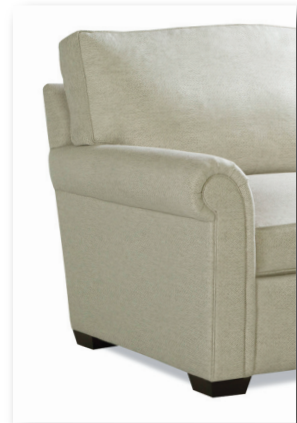

2300 Plush Collection

Standard 41" depth
45" depth also available

Step 1: Select style

2300 CHILL

2300 MOD

*Reduces outside width
by 2" per arm*

2300 PURE

*Reduces outside width
by 2.5" per arm*

**-50 Chair
-56 Swivel Chair**

(-56 available in 41" Depth Only)
Outside: 40W
Inside: 23W
COM: H

-55 Ottoman

32W x 22D x 17H
COM: E

-60 Chair 1/2

Outside: 53W
Inside: 36W
COM: L

-64 Ottoman 1/2

39W x 25D x 18H
COM: E

-31 Corner

Outside: 41W
Inside: 24W
COM: L

Scale: 1/4" = 1' All dimensions listed are approximate.

2300 Collection

| Overall Height | Overall Depth | Inside Depth | Arm Height | Seat Height | Seat Cushion |
|----------------|---------------|--------------|------------|-------------|--------------|
| 37 | 41 or 45 | 24 or 28 | 25 | 18 | UD |