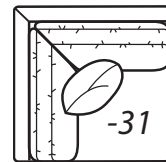

**-50 Chair
-56 Swivel Chair**

(-56 available in 41" Depth Only)
Outside: 40W
Inside: 23W
COM: H

-55 Ottoman

32W x 22D x 17H
COM: E

-60 Chair 1/2

Outside: 53W
Inside: 36W
COM: L

-64 Ottoman 1/2

39W x 25D x 18H
COM: E

-31 Corner

Outside: 41W
Inside: 24W
COM: L

Scale: 1/4" = 1' All dimensions listed are approximate.

2300 Collection

| Overall Height | Overall Depth | Inside Depth | Arm Height | Seat Height | Seat Cushion |
|----------------|---------------|--------------|------------|-------------|--------------|
| 37 | 41 or 45 | 24 or 28 | 25 | 18 | UD |

Outside: 69W
 Inside: 61W
 COM: O

-42 Right Arm Loveseat