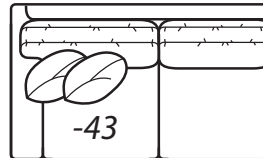

-31 Corner

Outside: 41W
Inside: 24W
COM: L

Scale: 1/4" = 1' All dimensions listed are approximate.

2300 Collection

| Overall Height | Overall Depth | Inside Depth | Arm Height | Seat Height | Seat Cushion |
|----------------|---------------|--------------|------------|-------------|--------------|
| 37 | 41 or 45 | 24 or 28 | 25 | 18 | UD |

Outside: 110W
 Inside: 85W
 COM: Z

-24 Right Arm Corner Sofa

-63 Left Arm Chaise

One Arm Chaise

Outside: 39W 71D
 Inside: 31W 54D
 COM: L

-62 Right Arm Chaise

-43 Left Arm Loveseat

One Arm Loveseat

Outside: 69W
 Inside: 61W
 COM: O

-42 Right Arm Loveseat