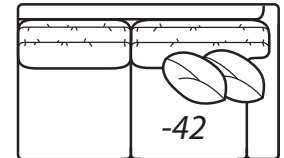

-31 Corner

Outside: 41W
Inside: 24W
COM: L

Scale: 1/4" = 1' All dimensions listed are approximate.

2300 Collection

| Overall Height | Overall Depth | Inside Depth | Arm Height | Seat Height | Seat Cushion |
|----------------|---------------|--------------|------------|-------------|--------------|
| 37 | 41 or 45 | 24 or 28 | 25 | 18 | UD |

Outside: 110W
 Inside: 85W
 COM: Z

-24 Right Arm Corner Sofa

-63 Left Arm Chaise

One Arm Chaise

Outside: 39W 71D
 Inside: 31W 54D
 COM: L

-62 Right Arm Chaise

-43 Left Arm Loveseat

One Arm Loveseat

Outside: 69W
 Inside: 61W
 COM: O

-42 Right Arm Loveseat