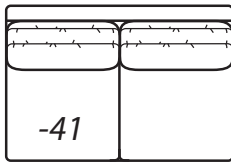

-31 Corner

Outside: 41W
Inside: 24W
COM: L

Scale: 1/4" = 1' All dimensions listed are approximate.

2300 Collection

Overall Height	Overall Depth	Inside Depth	Arm Height	Seat Height	Seat Cushion
37	41 or 45	24 or 28	25	18	UD

Standard: Loose Pillow Back / 19" Throw Pillows. Number of standard throw pillows represented in illustration. 41" depth standard. To order 45" depth, add -LUXE to product number. Example: 2300-20 CHILL-LUXE. Extra charge applies for LUXE depth.

Width measurements based on widest arm style, the CHILL/VINTAGE. Overall width is reduced with these arm options: 2300 MOD -2" per arm, 2300 PURE -2.5" per arm. Seating area dimensions are not affected by arm choice.

One Arm Cuddle Chaise

Outside Width: 72W
 Inside Width: 51W
 Outside Depth: 54
 Inside Depth: 37
 Wall Depth: 69
 COM: P

-34 Right Arm Cuddle Chaise

-51 Armless Chair

Outside: 30W
 Inside: 30W
 COM: G

-35 Left Arm Cuddle Chaise