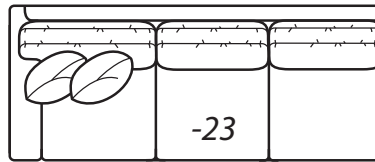

Scale: 1/4" = 1' All dimensions listed are approximate.

2300 Collection

Overall Height	Overall Depth	Inside Depth	Arm Height	Seat Height	Seat Cushion
37	41 or 45	24 or 28	25	18	UD

Standard: Loose Pillow Back / 19" Throw Pillows. Number of standard throw pillows represented in illustration. 41" depth standard. To order 45" depth, add -LUXE to product number. Example: 2300-20 CHILL-LUXE. Extra charge applies for LUXE depth.

Width measurements based on widest arm style, the CHILL/VINTAGE. Overall width is reduced with these arm options: 2300 MOD -2" per arm, 2300 PURE -2.5" per arm. Seating area dimensions are not affected by arm choice.

One Arm Cuddle Chaise

Outside Width: 72W
Inside Width: 51W
Outside Depth: 54
Inside Depth: 37
Wall Depth: 69
COM: P

-34 Right Arm Cuddle Chaise

-51 Armless Chair

Outside: 30W
Inside: 30W
COM: G

-35 Left Arm Cuddle Chaise

-41 Armless Loveseat

Outside: 60W Inside: 60W
COM: N

-23 Left Arm Sofa

One Arm Sofa

Outside: 99W
Inside: 91W
COM: T

-22 Right Arm Sofa

-25 Left Arm Corner Sofa

One Arm Corner Sofa

Outside: 110W
Inside: 85W
COM: Z

-24 Right Arm Corner Sofa

-63 Left Arm Chaise

One Arm Chaise

Outside: 39W 71D
Inside: 31W 54D
COM: L

-62 Right Arm Chaise

-43 Left Arm Loveseat

One Arm Loveseat

Outside: 69W
Inside: 61W
COM: O

-42 Right Arm Loveseat