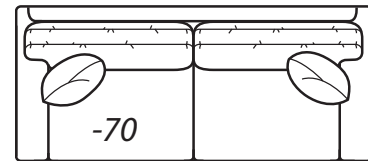

2300 VINTAGE

Step 2: Select items

-20 Sofa

Outside: 108W Inside: 91W
COM: W

-40 Loveseat

Outside: 78W Inside: 61W
COM: Q

-70 Sofa

Outside: 94W Inside: 77W
COM: S

**-50 Chair
-56 Swivel Chair**

(-56 available in 41" Depth Only)
Outside: 40W
Inside: 23W
COM: H

-55 Ottoman

32W x 22D x 17H
COM: E

-60 Chair 1/2

Outside: 53W
Inside: 36W
COM: L

-64 Ottoman 1/2

39W x 25D x 18H
COM: E

-31 Corner

Outside: 41W
Inside: 24W
COM: L

Scale: 1/4" = 1' All dimensions listed are approximate.

2300 Collection

Overall Height	Overall Depth	Inside Depth	Arm Height	Seat Height	Seat Cushion
37	41 or 45	24 or 28	25	18	UD

Outside: 69W
 Inside: 61W
 COM: O

-42 Right Arm Loveseat