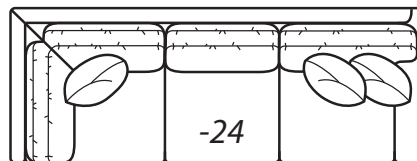

-25 Left Arm Corner Sofa

One Arm Corner Sofa

Outside: 110W
Inside: 85W
COM: Z

-24 Right Arm Corner Sofa