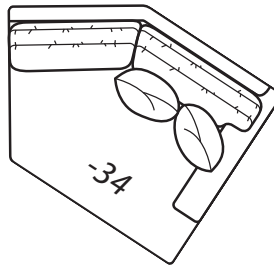

One Arm Cuddle Chaise

Outside Width: 72W
Inside Width: 51W
Outside Depth: 54
Inside Depth: 37
Wall Depth: 69
COM: P