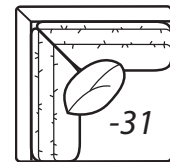

**-50 Chair
-56 Swivel Chair**

(-56 available in 41" Depth Only)
Outside: 40W
Inside: 23W
COM: H

-55 Ottoman

32W x 22D x 17H
COM: E

-60 Chair 1/2

Outside: 53W
Inside: 36W
COM: L

-64 Ottoman 1/2

39W x 25D x 18H
COM: E

-31 Corner

Outside: 41W
Inside: 24W
COM: L

Scale: 1/4" = 1' All dimensions listed are approximate.

2300 Collection

Overall Height	Overall Depth	Inside Depth	Arm Height	Seat Height	Seat Cushion
37	41 or 45	24 or 28	25	18	UD