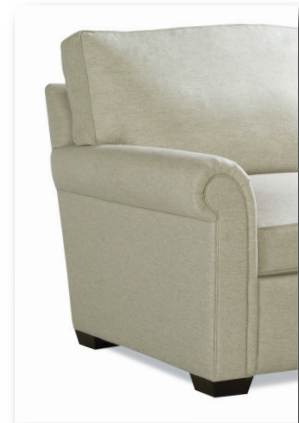

2300 Plush Collection

Standard 41" depth
45" depth also available

Step 1: Select style

2300 CHILL

2300 MOD

*Reduces outside width
by 2" per arm*

2300 PURE

*Reduces outside width
by 2.5" per arm*

**-50 Chair
-56 Swivel Chair**

(-56 available in 41" Depth Only)
Outside: 40W
Inside: 23W
COM: H

-55 Ottoman

32W x 22D x 17H
COM: E

-60 Chair 1/2

Outside: 53W
Inside: 36W
COM: L

-64 Ottoman 1/2

39W x 25D x 18H
COM: E

-31 Corner

Outside: 41W
Inside: 24W
COM: L

Scale: 1/4" = 1' All dimensions listed are approximate.

2300 Collection

Overall Height	Overall Depth	Inside Depth	Arm Height	Seat Height	Seat Cushion
37	41 or 45	24 or 28	25	18	UD