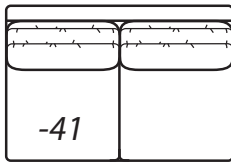

-31 Corner

Outside: 41W
Inside: 24W
COM: L

Scale: 1/4" = 1' All dimensions listed are approximate.

2300 Collection

Overall Height	Overall Depth	Inside Depth	Arm Height	Seat Height	Seat Cushion
37	41 or 45	24 or 28	25	18	UD

Standard: Loose Pillow Back / 19" Throw Pillows. Number of standard throw pillows represented in illustration.

41" depth standard. To order 45" depth, add -LUXE to product number. Example: 2300-20 CHILL-LUXE. Extra charge applies for LUXE depth.

Width measurements based on widest arm style, the CHILL/VINTAGE. Overall width is reduced with these arm options: 2300 MOD -2" per arm, 2300 PURE -2.5" per arm. Seating area dimensions are not affected by arm choice.

One Arm Cuddle Chaise

Outside Width: 72W
 Inside Width: 51W
 Outside Depth: 54
 Inside Depth: 37
 Wall Depth: 69
 COM: P

-34 Right Arm Cuddle Chaise

-51 Armless Chair

Outside: 30W
 Inside: 30W
 COM: G

-35 Left Arm Cuddle Chaise