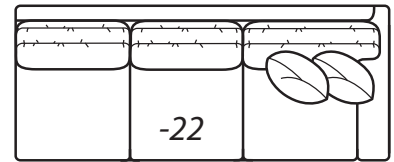

-31 Corner

Outside: 41W
Inside: 24W
COM: L

Scale: 1/4" = 1' All dimensions listed are approximate.

2300 Collection

Overall Height	Overall Depth	Inside Depth	Arm Height	Seat Height	Seat Cushion
37	41 or 45	24 or 28	25	18	UD

-41 Armless Loveseat

Outside: 60W Inside: 60W
 COM: N

-23 Left Arm Sofa

One Arm Sofa

Outside: 99W
 Inside: 91W
 COM: T

-22 Right Arm Sofa

-25 Left Arm Corner Sofa

One Arm Corner Sofa