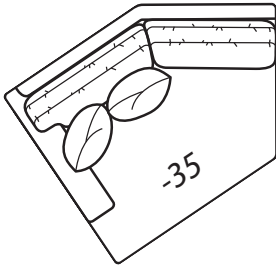

**-50 Chair
-56 Swivel Chair**

(-56 available in 41" Depth Only)
Outside: 40W
Inside: 23W
COM: H

-55 Ottoman

32W x 22D x 17H
COM: E

-60 Chair 1/2

Outside: 53W
Inside: 36W
COM: L

-64 Ottoman 1/2

39W x 25D x 18H
COM: E

-31 Corner

Outside: 41W
Inside: 24W
COM: L

Scale: 1/4" = 1' All dimensions listed are approximate.

2300 Collection

Overall Height	Overall Depth	Inside Depth	Arm Height	Seat Height	Seat Cushion
37	41 or 45	24 or 28	25	18	UD

Standard: Loose Pillow Back / 19" Throw Pillows. Number of standard throw pillows represented in illustration.

41" depth standard. To order 45" depth, add -LUXE to product number. Example: 2300-20 CHILL-LUXE. Extra charge applies for LUXE depth.

Width measurements based on widest arm style, the CHILL/VINTAGE. Overall width is reduced with these arm options: 2300 MOD -2" per arm, 2300 PURE -2.5" per arm. Seating area dimensions are not affected by arm choice.