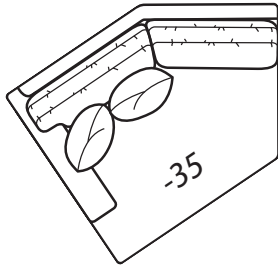

**-50 Chair
-56 Swivel Chair**

(-56 available in 41" Depth Only)
Outside: 40W
Inside: 23W
COM: H

-55 Ottoman

32W x 22D x 17H
COM: E

-60 Chair 1/2

Outside: 53W
Inside: 36W
COM: L

-64 Ottoman 1/2

39W x 25D x 18H
COM: E

-31 Corner

Outside: 41W
Inside: 24W
COM: L

Scale: 1/4" = 1' All dimensions listed are approximate.

2300 Collection

Overall Height	Overall Depth	Inside Depth	Arm Height	Seat Height	Seat Cushion
37	41 or 45	24 or 28	25	18	UD

Standard: Loose Pillow Back / 19" Throw Pillows. Number of standard throw pillows represented in illustration. 41" depth standard. To order 45" depth, add -LUXE to product number. Example: 2300-20 CHILL-LUXE. Extra charge applies for LUXE depth.

Width measurements based on widest arm style, the CHILL/VINTAGE. Overall width is reduced with these arm options: 2300 MOD -2" per arm, 2300 PURE -2.5" per arm. Seating area dimensions are not affected by arm choice.