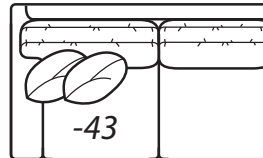

-31 Corner

Outside: 41W
Inside: 24W
COM: L

Scale: 1/4" = 1' All dimensions listed are approximate.

2300 Collection

Overall Height	Overall Depth	Inside Depth	Arm Height	Seat Height	Seat Cushion
37	41 or 45	24 or 28	25	18	UD

Outside: 110W
 Inside: 85W
 COM: Z

-24 Right Arm Corner Sofa

-63 Left Arm Chaise

One Arm Chaise

Outside: 39W 71D
 Inside: 31W 54D
 COM: L

-62 Right Arm Chaise

-43 Left Arm Loveseat

One Arm Loveseat

Outside: 69W
 Inside: 61W
 COM: O

-42 Right Arm Loveseat