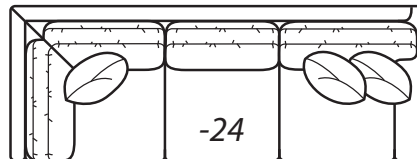

-25 Left Arm Corner Sofa

One Arm Corner Sofa

Outside: 110W
Inside: 85W
COM: Z

-24 Right Arm Corner Sofa