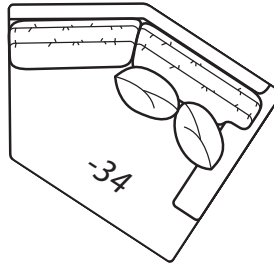

One Arm Cuddle Chaise

Outside Width: 72W
Inside Width: 51W
Outside Depth: 54
Inside Depth: 37
Wall Depth: 69
COM: P