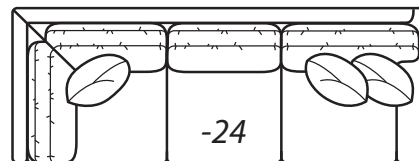

-25 Left Arm Corner Sofa

One Arm Corner Sofa

Outside: 110W
Inside: 85W
COM: Z

-24 Right Arm Corner Sofa