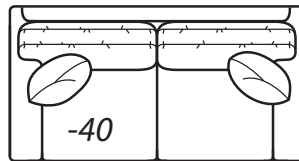

-40 Loveseat

Outside: 78W Inside: 61W
COM: Q