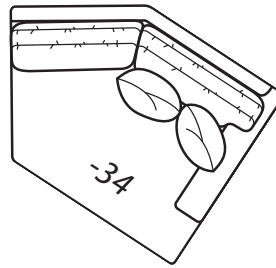

One Arm Cuddle Chaise

Outside Width: 72W
Inside Width: 51W
Outside Depth: 54
Inside Depth: 37
Wall Depth: 69
COM: P