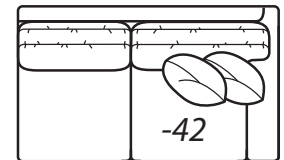

-31 Corner

Outside: 41W
Inside: 24W
COM: L

Scale: 1/4" = 1' All dimensions listed are approximate.

2300 Collection

Overall Height	Overall Depth	Inside Depth	Arm Height	Seat Height	Seat Cushion
37	41 or 45	24 or 28	25	18	UD

Outside: 110W
 Inside: 85W
 COM: Z

-24 Right Arm Corner Sofa

-63 Left Arm Chaise

One Arm Chaise

Outside: 39W 71D
 Inside: 31W 54D
 COM: L

-62 Right Arm Chaise

-43 Left Arm Loveseat

One Arm Loveseat

Outside: 69W
 Inside: 61W
 COM: O

-42 Right Arm Loveseat