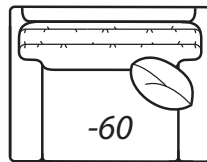

2300 VINTAGE

Step 2: Select items

-20 Sofa

Outside: 108W Inside: 91W
COM: W

-40 Loveseat

Outside: 78W Inside: 61W
COM: Q

-70 Sofa

Outside: 94W Inside: 77W
COM: S

**-50 Chair
-56 Swivel Chair**

(-56 available in 41" Depth Only)
Outside: 40W
Inside: 23W
COM: H

-55 Ottoman

32W x 22D x 17H
COM: E

-60 Chair 1/2

Outside: 53W
Inside: 36W
COM: L

-64 Ottoman 1/2

39W x 25D x 18H
COM: E

-31 Corner

Outside: 41W
Inside: 24W
COM: L

Scale: 1/4" = 1' All dimensions listed are approximate.

2300 Collection

Overall Height	Overall Depth	Inside Depth	Arm Height	Seat Height	Seat Cushion
37	41 or 45	24 or 28	25	18	UD

Outside: 69W
 Inside: 61W
 COM: O

-42 Right Arm Loveseat