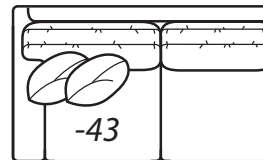

-31 Corner

Outside: 41W
Inside: 24W
COM: L

Scale: 1/4" = 1' All dimensions listed are approximate.

2300 Collection

Overall Height	Overall Depth	Inside Depth	Arm Height	Seat Height	Seat Cushion
37	41 or 45	24 or 28	25	18	UD

Outside: 110W
 Inside: 85W
 COM: Z

-24 Right Arm Corner Sofa

-63 Left Arm Chaise

One Arm Chaise

Outside: 39W 71D
 Inside: 31W 54D
 COM: L

-62 Right Arm Chaise

-43 Left Arm Loveseat

One Arm Loveseat

Outside: 69W
 Inside: 61W
 COM: O

-42 Right Arm Loveseat