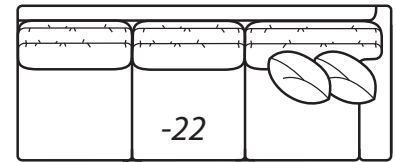

-31 Corner

Outside: 41W
Inside: 24W
COM: L

Scale: 1/4" = 1' All dimensions listed are approximate.

2300 Collection

Overall Height	Overall Depth	Inside Depth	Arm Height	Seat Height	Seat Cushion
37	41 or 45	24 or 28	25	18	UD

-41 Armless Loveseat

Outside: 60W Inside: 60W
 COM: N

-23 Left Arm Sofa

One Arm Sofa

Outside: 99W
 Inside: 91W
 COM: T

-22 Right Arm Sofa

-25 Left Arm Corner Sofa

One Arm Corner Sofa