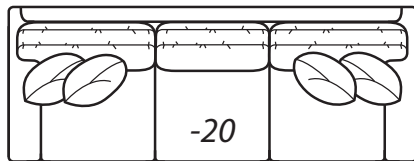

2300 Plush Collection

Standard 41" depth
45" depth also available

Step 1: Select style

2300 CHILL

2300 MOD

*Reduces outside width
by 2" per arm*

2300 PURE

*Reduces outside width
by 2.5" per arm*

2300 VINTAGE

Step 2: Select items

-20 Sofa

Outside: 108W Inside: 91W
COM: W

-40 Loveseat

Outside: 78W Inside: 61W
COM: Q

-70 Sofa

Outside: 94W Inside: 77W
COM: S

-31 Corner

Outside: 41W
Inside: 24W
COM: L

Scale: 1/4" = 1' All dimensions listed are approximate.

2300 Collection

Overall Height	Overall Depth	Inside Depth	Arm Height	Seat Height	Seat Cushion
37	41 or 45	24 or 28	25	18	UD

Outside: 69W
 Inside: 61W
 COM: O

-42 Right Arm Loveseat