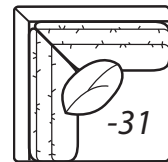

**-50 Chair
-56 Swivel Chair**

(-56 available in 41" Depth Only)
Outside: 40W
Inside: 23W
COM: H

-55 Ottoman

32W x 22D x 17H
COM: E

-60 Chair 1/2

Outside: 53W
Inside: 36W
COM: L

-64 Ottoman 1/2

39W x 25D x 18H
COM: E

-31 Corner

Outside: 41W
Inside: 24W
COM: L

Scale: 1/4" = 1' All dimensions listed are approximate.

2300 Collection

Overall Height	Overall Depth	Inside Depth	Arm Height	Seat Height	Seat Cushion
37	41 or 45	24 or 28	25	18	UD

Outside: 69W
 Inside: 61W
 COM: O

-42 Right Arm Loveseat