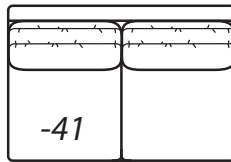

-31 Corner

Outside: 41W
Inside: 24W
COM: L

Scale: 1/4" = 1' All dimensions listed are approximate.

2300 Collection

Overall Height	Overall Depth	Inside Depth	Arm Height	Seat Height	Seat Cushion
37	41 or 45	24 or 28	25	18	UD

Standard: Loose Pillow Back / 19" Throw Pillows. Number of standard throw pillows represented in illustration. 41" depth standard. To order 45" depth, add -LUXE to product number. Example: 2300-20 CHILL-LUXE. Extra charge applies for LUXE depth.

Width measurements based on widest arm style, the CHILL/VINTAGE. Overall width is reduced with these arm options: 2300 MOD -2" per arm, 2300 PURE -2.5" per arm. Seating area dimensions are not affected by arm choice.

One Arm Cuddle Chaise

Outside Width: 72W
 Inside Width: 51W
 Outside Depth: 54
 Inside Depth: 37
 Wall Depth: 69
 COM: P

-34 Right Arm Cuddle Chaise

-51 Armless Chair

Outside: 30W
 Inside: 30W
 COM: G

-35 Left Arm Cuddle Chaise