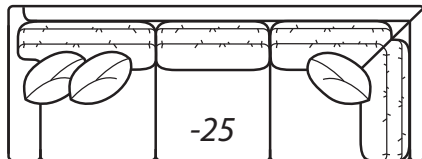

-31 Corner

Outside: 41W
Inside: 24W
COM: L

Scale: 1/4" = 1' All dimensions listed are approximate.

2300 Collection

Overall Height	Overall Depth	Inside Depth	Arm Height	Seat Height	Seat Cushion
37	41 or 45	24 or 28	25	18	UD

-41 Armless Loveseat

Outside: 60W Inside: 60W
 COM: N

-23 Left Arm Sofa

One Arm Sofa

Outside: 99W
 Inside: 91W
 COM: T

-22 Right Arm Sofa

-25 Left Arm Corner Sofa

One Arm Corner Sofa