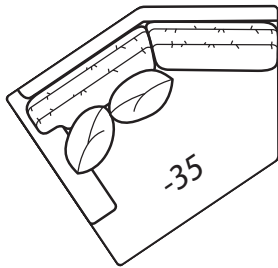

Scale: 1/4" = 1' All dimensions listed are approximate.

2300 Collection

Overall Height	Overall Depth	Inside Depth	Arm Height	Seat Height	Seat Cushion
37	41 or 45	24 or 28	25	18	UD

Standard: Loose Pillow Back / 19" Throw Pillows. Number of standard throw pillows represented in illustration. 41" depth standard. To order 45" depth, add -LUXE to product number. Example: 2300-20 CHILL-LUXE. Extra charge applies for LUXE depth.

Width measurements based on widest arm style, the CHILL/VINTAGE. Overall width is reduced with these arm options: 2300 MOD -2" per arm, 2300 PURE -2.5" per arm. Seating area dimensions are not affected by arm choice.