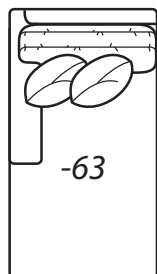

Scale: 1/4" = 1' All dimensions listed are approximate.

2300 Collection

Overall Height	Overall Depth	Inside Depth	Arm Height	Seat Height	Seat Cushion
37	41 or 45	24 or 28	25	18	UD

Standard: Loose Pillow Back / 19" Throw Pillows. Number of standard throw pillows represented in illustration. 41" depth standard. To order 45" depth, add -LUXE to product number. Example: 2300-20 CHILL-LUXE. Extra charge applies for LUXE depth.

Width measurements based on widest arm style, the CHILL/VINTAGE. Overall width is reduced with these arm options: 2300 MOD -2" per arm, 2300 PURE -2.5" per arm. Seating area dimensions are not affected by arm choice.

One Arm Cuddle Chaise

Outside Width: 72W
Inside Width: 51W
Outside Depth: 54
Inside Depth: 37
Wall Depth: 69
COM: P

-34 Right Arm Cuddle Chaise

-51 Armless Chair

Outside: 30W
Inside: 30W
COM: G

-35 Left Arm Cuddle Chaise

-41 Armless Loveseat

Outside: 60W Inside: 60W
COM: N

-23 Left Arm Sofa

One Arm Sofa

Outside: 99W
Inside: 91W
COM: T

-22 Right Arm Sofa

-25 Left Arm Corner Sofa

One Arm Corner Sofa

Outside: 110W
Inside: 85W
COM: Z

-24 Right Arm Corner Sofa

-63 Left Arm Chaise

One Arm Chaise

Outside: 39W 71D
Inside: 31W 54D
COM: L

-62 Right Arm Chaise

-43 Left Arm Loveseat

One Arm Loveseat

Outside: 69W
Inside: 61W
COM: O

-42 Right Arm Loveseat