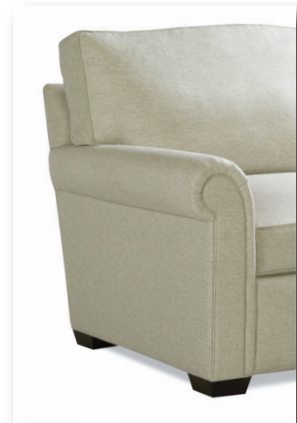

2300 Plush Collection

Standard 41" depth
45" depth also available

Step 1: Select style

2300 CHILL

2300 MOD

*Reduces outside width
by 2" per arm*

2300 PURE

*Reduces outside width
by 2.5" per arm*

**-50 Chair
-56 Swivel Chair**

(-56 available in 41" Depth Only)
Outside: 40W
Inside: 23W
COM: H

-55 Ottoman

32W x 22D x 17H
COM: E

-60 Chair 1/2

Outside: 53W
Inside: 36W
COM: L

-64 Ottoman 1/2

39W x 25D x 18H
COM: E

-31 Corner

Outside: 41W
Inside: 24W
COM: L

Scale: 1/4" = 1' All dimensions listed are approximate.

2300 Collection

Overall Height	Overall Depth	Inside Depth	Arm Height	Seat Height	Seat Cushion
37	41 or 45	24 or 28	25	18	UD