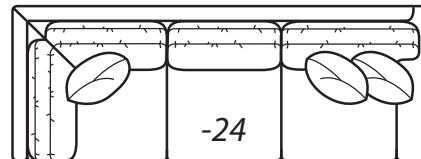

-25 Left Arm Corner Sofa

One Arm Corner Sofa

Outside: 110W
Inside: 85W
COM: Z

-24 Right Arm Corner Sofa