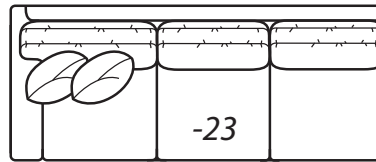

Scale: 1/4" = 1' All dimensions listed are approximate.

2300 Collection

Overall Height	Overall Depth	Inside Depth	Arm Height	Seat Height	Seat Cushion
37	41 or 45	24 or 28	25	18	UD

Standard: Loose Pillow Back / 19" Throw Pillows. Number of standard throw pillows represented in illustration. 41" depth standard. To order 45" depth, add -LUXE to product number. Example: 2300-20 CHILL-LUXE. Extra charge applies for LUXE depth.

Width measurements based on widest arm style, the CHILL/VINTAGE. Overall width is reduced with these arm options: 2300 MOD -2" per arm, 2300 PURE -2.5" per arm. Seating area dimensions are not affected by arm choice.

One Arm Cuddle Chaise

Outside Width: 72W
Inside Width: 51W
Outside Depth: 54
Inside Depth: 37
Wall Depth: 69
COM: P

-34 Right Arm Cuddle Chaise

-51 Armless Chair

Outside: 30W
Inside: 30W
COM: G

-35 Left Arm Cuddle Chaise

-41 Armless Loveseat

Outside: 60W Inside: 60W
COM: N

-23 Left Arm Sofa

One Arm Sofa

Outside: 99W
Inside: 91W
COM: T

-22 Right Arm Sofa

-25 Left Arm Corner Sofa

One Arm Corner Sofa

Outside: 110W
Inside: 85W
COM: Z

-24 Right Arm Corner Sofa

-63 Left Arm Chaise

One Arm Chaise

Outside: 39W 71D
Inside: 31W 54D
COM: L

-62 Right Arm Chaise

-43 Left Arm Loveseat

One Arm Loveseat

Outside: 69W
Inside: 61W
COM: O

-42 Right Arm Loveseat