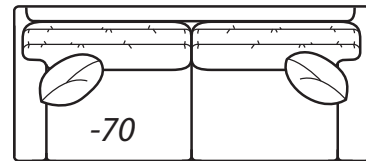

2300 VINTAGE

Step 2: Select items

-20 Sofa

Outside: 108W Inside: 91W
COM: W

-40 Loveseat

Outside: 78W Inside: 61W
COM: Q

-70 Sofa

Outside: 94W Inside: 77W
COM: S

**-50 Chair
-56 Swivel Chair**

(-56 available in 41" Depth Only)
Outside: 40W
Inside: 23W
COM: H

-55 Ottoman

32W x 22D x 17H
COM: E

-60 Chair 1/2

Outside: 53W
Inside: 36W
COM: L

-64 Ottoman 1/2

39W x 25D x 18H
COM: E

-31 Corner

Outside: 41W
Inside: 24W
COM: L

Scale: 1/4" = 1' All dimensions listed are approximate.

2300 Collection

Overall Height	Overall Depth	Inside Depth	Arm Height	Seat Height	Seat Cushion
37	41 or 45	24 or 28	25	18	UD

Outside: 69W
 Inside: 61W
 COM: O

-42 Right Arm Loveseat