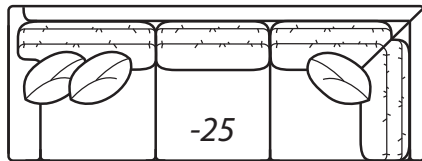

-41 Armless Loveseat

Outside: 60W Inside: 60W
 COM: N

-23 Left Arm Sofa

One Arm Sofa

Outside: 99W
 Inside: 91W
 COM: T

-22 Right Arm Sofa

-25 Left Arm Corner Sofa

One Arm Corner Sofa