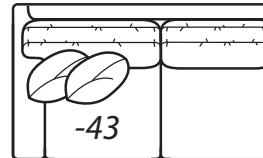

-31 Corner

Outside: 41W
Inside: 24W
COM: L

Scale: 1/4" = 1' All dimensions listed are approximate.

2300 Collection

Overall Height	Overall Depth	Inside Depth	Arm Height	Seat Height	Seat Cushion
37	41 or 45	24 or 28	25	18	UD

Outside: 110W
 Inside: 85W
 COM: Z

-24 Right Arm Corner Sofa

-63 Left Arm Chaise

One Arm Chaise

Outside: 39W 71D
 Inside: 31W 54D
 COM: L

-62 Right Arm Chaise

-43 Left Arm Loveseat

One Arm Loveseat

Outside: 69W
 Inside: 61W
 COM: O

-42 Right Arm Loveseat