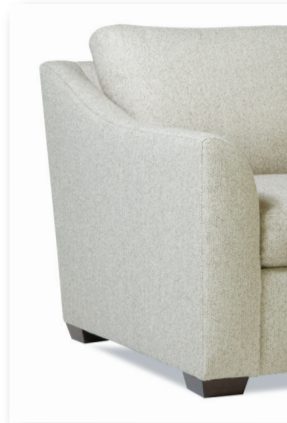

2300 Plush Collection

Standard 41" depth
45" depth also available

Step 1: Select style

2300 CHILL

2300 MOD

*Reduces outside width
by 2" per arm*

2300 PURE

*Reduces outside width
by 2.5" per arm*

**-50 Chair
-56 Swivel Chair**

(-56 available in 41" Depth Only)
Outside: 40W
Inside: 23W
COM: H

-55 Ottoman

32W x 22D x 17H
COM: E

-60 Chair 1/2

Outside: 53W
Inside: 36W
COM: L

-64 Ottoman 1/2

39W x 25D x 18H
COM: E

-31 Corner

Outside: 41W
Inside: 24W
COM: L

Scale: 1/4" = 1' All dimensions listed are approximate.

2300 Collection

Overall Height	Overall Depth	Inside Depth	Arm Height	Seat Height	Seat Cushion
37	41 or 45	24 or 28	25	18	UD