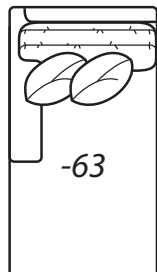

Scale: 1/4" = 1' All dimensions listed are approximate.

2300 Collection

Overall Height	Overall Depth	Inside Depth	Arm Height	Seat Height	Seat Cushion
37	41 or 45	24 or 28	25	18	UD

Standard: Loose Pillow Back / 19" Throw Pillows. Number of standard throw pillows represented in illustration. 41" depth standard. To order 45" depth, add -LUXE to product number. Example: 2300-20 CHILL-LUXE. Extra charge applies for LUXE depth.

Width measurements based on widest arm style, the CHILL/VINTAGE. Overall width is reduced with these arm options: 2300 MOD -2" per arm, 2300 PURE -2.5" per arm. Seating area dimensions are not affected by arm choice.

One Arm Cuddle Chaise

Outside Width: 72W
Inside Width: 51W
Outside Depth: 54
Inside Depth: 37
Wall Depth: 69
COM: P

-34 Right Arm Cuddle Chaise

-51 Armless Chair

Outside: 30W
Inside: 30W
COM: G

-35 Left Arm Cuddle Chaise

-41 Armless Loveseat

Outside: 60W Inside: 60W
COM: N

-23 Left Arm Sofa

One Arm Sofa

Outside: 99W
Inside: 91W
COM: T

-22 Right Arm Sofa

-25 Left Arm Corner Sofa

One Arm Corner Sofa

Outside: 110W
Inside: 85W
COM: Z

-24 Right Arm Corner Sofa

-63 Left Arm Chaise

One Arm Chaise

Outside: 39W 71D
Inside: 31W 54D
COM: L

-62 Right Arm Chaise

-43 Left Arm Loveseat

One Arm Loveseat

Outside: 69W
Inside: 61W
COM: O

-42 Right Arm Loveseat