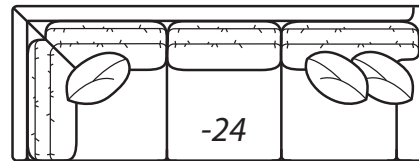

-25 Left Arm Corner Sofa

One Arm Corner Sofa

Outside: 110W
Inside: 85W
COM: Z

-24 Right Arm Corner Sofa