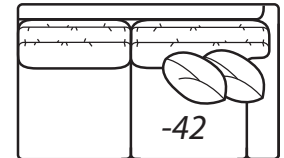

-31 Corner

Outside: 41W
Inside: 24W
COM: L

Scale: 1/4" = 1' All dimensions listed are approximate.

2300 Collection

Overall Height	Overall Depth	Inside Depth	Arm Height	Seat Height	Seat Cushion
37	41 or 45	24 or 28	25	18	UD

Outside: 110W
 Inside: 85W
 COM: Z

-24 Right Arm Corner Sofa

-63 Left Arm Chaise

One Arm Chaise

Outside: 39W 71D
 Inside: 31W 54D
 COM: L

-62 Right Arm Chaise

-43 Left Arm Loveseat

One Arm Loveseat

Outside: 69W
 Inside: 61W
 COM: O

-42 Right Arm Loveseat