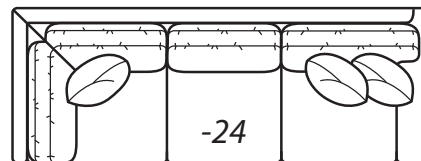

-25 Left Arm Corner Sofa

One Arm Corner Sofa

Outside: 110W
Inside: 85W
COM: Z

-24 Right Arm Corner Sofa