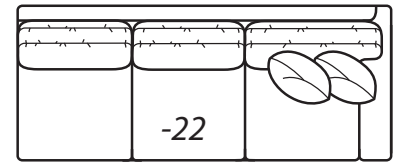

-31 Corner

Outside: 41W
Inside: 24W
COM: L

Scale: 1/4" = 1' All dimensions listed are approximate.

2300 Collection

Overall Height	Overall Depth	Inside Depth	Arm Height	Seat Height	Seat Cushion
37	41 or 45	24 or 28	25	18	UD

-41 Armless Loveseat

Outside: 60W Inside: 60W
 COM: N

-23 Left Arm Sofa

One Arm Sofa

Outside: 99W
 Inside: 91W
 COM: T

-22 Right Arm Sofa

-25 Left Arm Corner Sofa

One Arm Corner Sofa