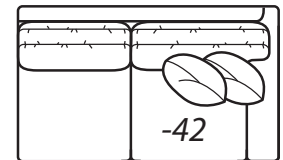

-31 Corner

Outside: 41W
Inside: 24W
COM: L

Scale: 1/4" = 1' All dimensions listed are approximate.

2300 Collection

Overall Height	Overall Depth	Inside Depth	Arm Height	Seat Height	Seat Cushion
37	41 or 45	24 or 28	25	18	UD

Outside: 110W
 Inside: 85W
 COM: Z

-24 Right Arm Corner Sofa

-63 Left Arm Chaise

One Arm Chaise

Outside: 39W 71D
 Inside: 31W 54D
 COM: L

-62 Right Arm Chaise

-43 Left Arm Loveseat

One Arm Loveseat

Outside: 69W
 Inside: 61W
 COM: O

-42 Right Arm Loveseat