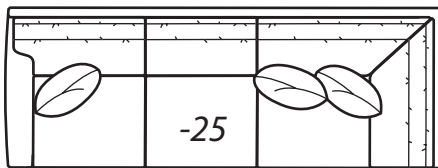

Outside: 68W
Inside: 61W
COM: N

-42 Right Arm Loveseat

-32 Round Corner

Outside: 74W
Inside: 16W
Wall Depth: 52
COM: O

-25 Left Arm Corner Sofa

One Arm Corner Sofa

Outside: 109W
Inside: 84W
COM: Y

-24 Right Arm Corner Sofa