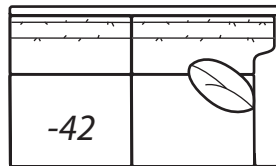

-42 Right Arm Loveseat