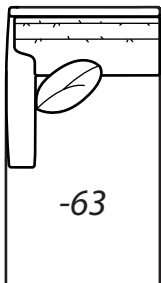

**2100
TRANSITIONAL**
*Reduces outside width
by 1.5" per arm*

Step 2: Select items

-20 Sofa
*Outside: 93W Inside: 79W
COM: S*

-10 Sofa
*Outside: 84W Inside: 70W
COM: R*

-70 Sofa
*Outside: 74W Inside: 63W
COM: P*

-50 Chair
*Outside: 39W
Inside: 25W
COM: I*

**-63 Left Arm
Chaise**

**One Arm
Chaise**
*Outside: 38.5W 70D
Inside: 31W 53D
COM: L*

**-62 Right Arm
Chaise**

**-51 Armless
Chair**
*Outside: 29W
Inside: 29W
COM: H*

-40 Loveseat
*Outside: 67W Inside: 53W
COM: P*

-55 Ottoman
*24W X 19D X 18H
COM: D*

Scale: 1/4" = 1' All dimensions listed are approximate.

2100 Collection

Overall Height	Overall Depth	Inside Depth	Seat Height	Seat Cushion
36	40	23	19	UD

Standard: Loose Pillow Back / 19" Throw Pillows. Number of standard throw pillows represented in illustration.

Arm height: 2100 CASUAL, 2100 MODERN & 2100 TRANSITIONAL 24", 2100 TRADITIONAL 23"

Width measurements based on widest arm style, the CASUAL. Overall width is reduced with these arm options: MODERN & TRANSITIONAL -1.5" per arm, TRADITIONAL -2" per arm. Seating area dimensions are not affected by arm choice.