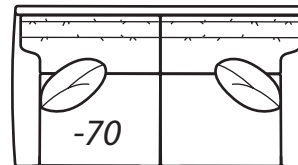

**2100
TRANSITIONAL**
*Reduces outside width
by 1.5" per arm*

Step 2: Select items

-20 Sofa
*Outside: 93W Inside: 79W
COM: S*

-10 Sofa
*Outside: 84W Inside: 70W
COM: R*

-70 Sofa
*Outside: 74W Inside: 63W
COM: P*

-50 Chair
*Outside: 39W
Inside: 25W
COM: I*

**-63 Left Arm
Chaise**

**One Arm
Chaise**
*Outside: 38.5W 70D
Inside: 31W 53D
COM: L*

**-62 Right Arm
Chaise**

**-51 Armless
Chair**
*Outside: 29W
Inside: 29W
COM: H*

-40 Loveseat
*Outside: 67W Inside: 53W
COM: P*

-55 Ottoman
*24W X 19D X 18H
COM: D*

Scale: 1/4" = 1' All dimensions listed are approximate.

2100 Collection

Overall Height	Overall Depth	Inside Depth	Seat Height	Seat Cushion
36	40	23	19	UD

Standard: Loose Pillow Back / 19" Throw Pillows. Number of standard throw pillows represented in illustration.

Arm height: 2100 CASUAL, 2100 MODERN & 2100 TRANSITIONAL 24", 2100 TRADITIONAL 23"

Width measurements based on widest arm style, the CASUAL. Overall width is reduced with these arm options: MODERN & TRANSITIONAL -1.5" per arm, TRADITIONAL -2" per arm. Seating area dimensions are not affected by arm choice.