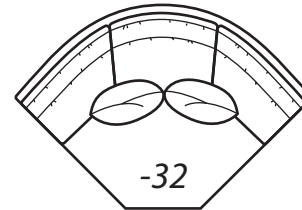

-40 Loveseat
*Outside: 67W Inside: 53W
COM: P*

-55 Ottoman
*24W X 19D X 18H
COM: D*

Scale: 1/4" = 1' All dimensions listed are approximate.

2100 Collection

Overall Height	Overall Depth	Inside Depth	Seat Height	Seat Cushion
36	40	23	19	UD

Standard: Loose Pillow Back / 19" Throw Pillows. Number of standard throw pillows represented in illustration.

Arm height: 2100 CASUAL, 2100 MODERN & 2100 TRANSITIONAL 24", 2100 TRADITIONAL 23"

Width measurements based on widest arm style, the CASUAL. Overall width is reduced with these arm options: MODERN & TRANSITIONAL -1.5" per arm, TRADITIONAL -2" per arm. Seating area dimensions are not affected by arm choice.

-23 Left Arm Sofa

One Arm Sofa

Outside: 97W
Inside: 90W
COM: R

-22 Right Arm Sofa

-31 Square Corner

Outside: 40W
Inside: 23W
COM: K

-43 Left Arm Loveseat

One Arm Loveseat

Outside: 68W
Inside: 61W
COM: N

-42 Right Arm Loveseat

-32 Round Corner

Outside: 74W
Inside: 16W
Wall Depth: 52
COM: O

-25 Left Arm Corner Sofa

One Arm Corner Sofa

Outside: 109W
Inside: 84W
COM: Y

-24 Right Arm Corner Sofa