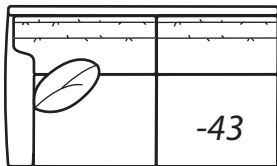

-40 Loveseat
*Outside: 67W Inside: 53W
COM: P*

-55 Ottoman
*24W X 19D X 18H
COM: D*

Scale: 1/4" = 1' All dimensions listed are approximate.

2100 Collection

Overall Height	Overall Depth	Inside Depth	Seat Height	Seat Cushion
36	40	23	19	UD

Standard: Loose Pillow Back / 19" Throw Pillows. Number of standard throw pillows represented in illustration.

Arm height: 2100 CASUAL, 2100 MODERN & 2100 TRANSITIONAL 24", 2100 TRADITIONAL 23"

Width measurements based on widest arm style, the CASUAL. Overall width is reduced with these arm options: MODERN & TRANSITIONAL -1.5" per arm, TRADITIONAL -2" per arm. Seating area dimensions are not affected by arm choice.

-23 Left Arm Sofa

One Arm Sofa

Outside: 97W
Inside: 90W
COM: R

-22 Right Arm Sofa

-31 Square Corner

Outside: 40W
Inside: 23W
COM: K

-43 Left Arm Loveseat

One Arm Loveseat