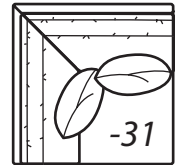

-31 Square Corner

Outside: 40W
Inside: 23W
COM: K