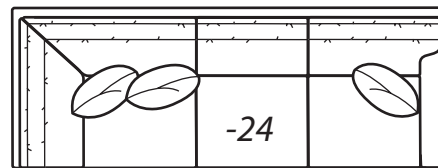

-40 Loveseat
*Outside: 67W Inside: 53W
COM: P*

-55 Ottoman
*24W X 19D X 18H
COM: D*

Scale: 1/4" = 1' All dimensions listed are approximate.

2100 Collection

Overall Height	Overall Depth	Inside Depth	Seat Height	Seat Cushion
36	40	23	19	UD

Outside: 68W
Inside: 61W
COM: N

-42 Right Arm Loveseat

-32 Round Corner

Outside: 74W
Inside: 16W
Wall Depth: 52
COM: O

-25 Left Arm Corner Sofa

One Arm Corner Sofa

Outside: 109W
Inside: 84W
COM: Y

-24 Right Arm Corner Sofa