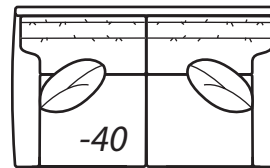

-50 Chair
*Outside: 39W
Inside: 25W
COM: I*

**-63 Left Arm
Chaise**

**One Arm
Chaise**
*Outside: 38.5W 70D
Inside: 31W 53D
COM: L*

**-62 Right Arm
Chaise**

**-51 Armless
Chair**
*Outside: 29W
Inside: 29W
COM: H*

-40 Loveseat
*Outside: 67W Inside: 53W
COM: P*

-55 Ottoman
*24W X 19D X 18H
COM: D*

Scale: 1/4" = 1' All dimensions listed are approximate.

2100 Collection

Overall Height	Overall Depth	Inside Depth	Seat Height	Seat Cushion
36	40	23	19	UD

Standard: Loose Pillow Back / 19" Throw Pillows. Number of standard throw pillows represented in illustration.

Arm height: 2100 CASUAL, 2100 MODERN & 2100 TRANSITIONAL 24", 2100 TRADITIONAL 23"

Width measurements based on widest arm style, the CASUAL. Overall width is reduced with these arm options: MODERN & TRANSITIONAL -1.5" per arm, TRADITIONAL -2" per arm. Seating area dimensions are not affected by arm choice.