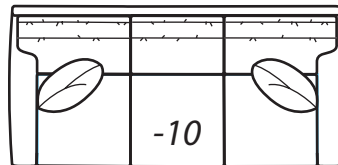

2100 Lifestyles **Collection**

1 amazing seating experience,
5 beautiful lifestyles!

Step 1: Select style

**2100
CASUAL**

**2100
MODERN**
*Reduces outside width
by 1.5" per arm*

**2100
TRADITIONAL**
*Reduces outside width
by 2" per arm*

**2100
TRANSITIONAL**
*Reduces outside width
by 1.5" per arm*

Step 2: Select items

-20 Sofa
*Outside: 93W Inside: 79W
COM: S*

-10 Sofa
*Outside: 84W Inside: 70W
COM: R*

-70 Sofa
*Outside: 74W Inside: 63W
COM: P*

-40 Loveseat
*Outside: 67W Inside: 53W
COM: P*

-55 Ottoman
*24W X 19D X 18H
COM: D*

Scale: 1/4" = 1' All dimensions listed are approximate.

2100 Collection

Overall Height	Overall Depth	Inside Depth	Seat Height	Seat Cushion
36	40	23	19	UD

Standard: Loose Pillow Back / 19" Throw Pillows. Number of standard throw pillows represented in illustration.

Arm height: 2100 CASUAL, 2100 MODERN & 2100 TRANSITIONAL 24", 2100 TRADITIONAL 23"

Width measurements based on widest arm style, the CASUAL. Overall width is reduced with these arm options: MODERN & TRANSITIONAL -1.5" per arm, TRADITIONAL -2" per arm. Seating area dimensions are not affected by arm choice.