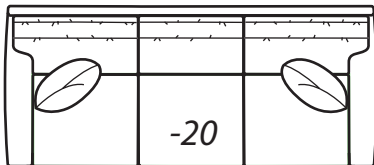

2100 Lifestyles **Collection**

1 amazing seating experience,
5 beautiful lifestyles!

Step 1: Select style

**2100
CASUAL**

**2100
MODERN**
*Reduces outside width
by 1.5" per arm*

**2100
TRADITIONAL**
*Reduces outside width
by 2" per arm*

**2100
TRANSITIONAL**
*Reduces outside width
by 1.5" per arm*

Step 2: Select items

-20 Sofa
*Outside: 93W Inside: 79W
COM: S*

-10 Sofa
*Outside: 84W Inside: 70W
COM: R*

-70 Sofa
*Outside: 74W Inside: 63W
COM: P*

-40 Loveseat
*Outside: 67W Inside: 53W
COM: P*

-55 Ottoman
*24W X 19D X 18H
COM: D*

Scale: 1/4" = 1' All dimensions listed are approximate.

2100 Collection

Overall Height	Overall Depth	Inside Depth	Seat Height	Seat Cushion
36	40	23	19	UD

Standard: Loose Pillow Back / 19" Throw Pillows. Number of standard throw pillows represented in illustration.

Arm height: 2100 CASUAL, 2100 MODERN & 2100 TRANSITIONAL 24", 2100 TRADITIONAL 23"

Width measurements based on widest arm style, the CASUAL. Overall width is reduced with these arm options: MODERN & TRANSITIONAL -1.5" per arm, TRADITIONAL -2" per arm. Seating area dimensions are not affected by arm choice.