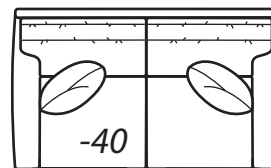

-50 Chair
*Outside: 39W
Inside: 25W
COM: I*

**-63 Left Arm
Chaise**

**One Arm
Chaise**
*Outside: 38.5W 70D
Inside: 31W 53D
COM: L*

**-62 Right Arm
Chaise**

**-51 Armless
Chair**
*Outside: 29W
Inside: 29W
COM: H*

-40 Loveseat
*Outside: 67W Inside: 53W
COM: P*

-55 Ottoman
*24W X 19D X 18H
COM: D*

Scale: 1/4" = 1' All dimensions listed are approximate.

2100 Collection

Overall Height	Overall Depth	Inside Depth	Seat Height	Seat Cushion
36	40	23	19	UD

Standard: Loose Pillow Back / 19" Throw Pillows. Number of standard throw pillows represented in illustration.

Arm height: 2100 CASUAL, 2100 MODERN & 2100 TRANSITIONAL 24", 2100 TRADITIONAL 23"

Width measurements based on widest arm style, the CASUAL. Overall width is reduced with these arm options: MODERN & TRANSITIONAL -1.5" per arm, TRADITIONAL -2" per arm. Seating area dimensions are not affected by arm choice.