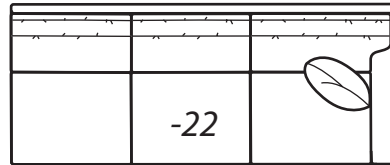

One Arm Sofa

Outside: 97W
Inside: 90W
COM: R

-22 Right Arm Sofa