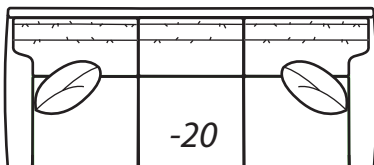

2100 Lifestyles **Collection**

1 amazing seating experience,
5 beautiful lifestyles!

Step 1: Select style

**2100
CASUAL**

**2100
MODERN**
*Reduces outside width
by 1.5" per arm*

**2100
TRADITIONAL**
*Reduces outside width
by 2" per arm*

**2100
TRANSITIONAL**
*Reduces outside width
by 1.5" per arm*

Step 2: Select items

-20 Sofa
*Outside: 93W Inside: 79W
COM: S*

-10 Sofa
*Outside: 84W Inside: 70W
COM: R*

-70 Sofa
*Outside: 74W Inside: 63W
COM: P*

-40 Loveseat
*Outside: 67W Inside: 53W
COM: P*

-55 Ottoman
*24W X 19D X 18H
COM: D*

Scale: 1/4" = 1' All dimensions listed are approximate.

2100 Collection

Overall Height	Overall Depth	Inside Depth	Seat Height	Seat Cushion
36	40	23	19	UD

Standard: Loose Pillow Back / 19" Throw Pillows. Number of standard throw pillows represented in illustration.

Arm height: 2100 CASUAL, 2100 MODERN & 2100 TRANSITIONAL 24", 2100 TRADITIONAL 23"

Width measurements based on widest arm style, the CASUAL. Overall width is reduced with these arm options: MODERN & TRANSITIONAL -1.5" per arm, TRADITIONAL -2" per arm. Seating area dimensions are not affected by arm choice.