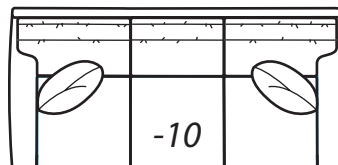

2100 Lifestyles **Collection**

1 amazing seating experience,
5 beautiful lifestyles!

Step 1: Select style

**2100
CASUAL**

**2100
MODERN**
*Reduces outside width
by 1.5" per arm*

**2100
TRADITIONAL**
*Reduces outside width
by 2" per arm*

**2100
TRANSITIONAL**
*Reduces outside width
by 1.5" per arm*

Step 2: Select items

-20 Sofa
*Outside: 93W Inside: 79W
COM: S*

-10 Sofa
*Outside: 84W Inside: 70W
COM: R*

-70 Sofa
*Outside: 74W Inside: 63W
COM: P*

-40 Loveseat
*Outside: 67W Inside: 53W
COM: P*

-55 Ottoman
*24W X 19D X 18H
COM: D*

Scale: 1/4" = 1' All dimensions listed are approximate.

2100 Collection

Overall Height	Overall Depth	Inside Depth	Seat Height	Seat Cushion
36	40	23	19	UD

Standard: Loose Pillow Back / 19" Throw Pillows. Number of standard throw pillows represented in illustration.

Arm height: 2100 CASUAL, 2100 MODERN & 2100 TRANSITIONAL 24", 2100 TRADITIONAL 23"

Width measurements based on widest arm style, the CASUAL. Overall width is reduced with these arm options: MODERN & TRANSITIONAL -1.5" per arm, TRADITIONAL -2" per arm. Seating area dimensions are not affected by arm choice.