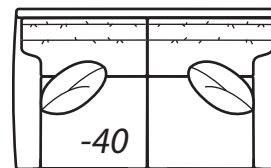

-50 Chair
*Outside: 39W
Inside: 25W
COM: I*

**-63 Left Arm
Chaise**

**One Arm
Chaise**
*Outside: 38.5W 70D
Inside: 31W 53D
COM: L*

**-62 Right Arm
Chaise**

**-51 Armless
Chair**
*Outside: 29W
Inside: 29W
COM: H*

-40 Loveseat
*Outside: 67W Inside: 53W
COM: P*

-55 Ottoman
*24W X 19D X 18H
COM: D*

Scale: 1/4" = 1' All dimensions listed are approximate.

2100 Collection

Overall Height	Overall Depth	Inside Depth	Seat Height	Seat Cushion
36	40	23	19	UD

Standard: Loose Pillow Back / 19" Throw Pillows. Number of standard throw pillows represented in illustration.

Arm height: 2100 CASUAL, 2100 MODERN & 2100 TRANSITIONAL 24", 2100 TRADITIONAL 23"

Width measurements based on widest arm style, the CASUAL. Overall width is reduced with these arm options: MODERN & TRANSITIONAL -1.5" per arm, TRADITIONAL -2" per arm. Seating area dimensions are not affected by arm choice.