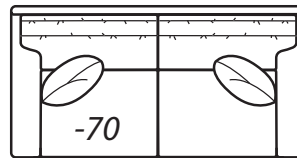

-70 Sofa

*Outside: 78W Inside: 63W
COM: P*