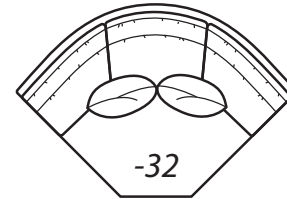

-32 Round Corner

Outside: 74W
Inside: 16W
Wall Depth: 52
COM: O