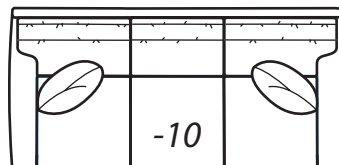

2100 Lifestyles **Collection**

1 amazing seating experience,
5 beautiful lifestyles!

Step 1: Select style

**2100
CASUAL**

**2100
MODERN**
*Reduces outside width
by 1.5" per arm*

**2100
TRADITIONAL**
*Reduces outside width
by 2" per arm*

**2100
TRANSITIONAL**
*Reduces outside width
by 1.5" per arm*

Step 2: Select items

-20 Sofa
*Outside: 93W Inside: 79W
COM: S*

-10 Sofa
*Outside: 84W Inside: 70W
COM: R*

-70 Sofa
*Outside: 74W Inside: 63W
COM: P*

-40 Loveseat
*Outside: 67W Inside: 53W
COM: P*

-55 Ottoman
*24W X 19D X 18H
COM: D*

Scale: 1/4" = 1' All dimensions listed are approximate.

2100 Collection

Overall Height	Overall Depth	Inside Depth	Seat Height	Seat Cushion
36	40	23	19	UD

Standard: Loose Pillow Back / 19" Throw Pillows. Number of standard throw pillows represented in illustration.

Arm height: 2100 CASUAL, 2100 MODERN & 2100 TRANSITIONAL 24", 2100 TRADITIONAL 23"

Width measurements based on widest arm style, the CASUAL. Overall width is reduced with these arm options: MODERN & TRANSITIONAL -1.5" per arm, TRADITIONAL -2" per arm. Seating area dimensions are not affected by arm choice.