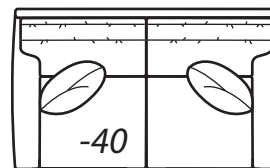

-50 Chair
*Outside: 39W
Inside: 25W
COM: I*

**-63 Left Arm
Chaise**

**One Arm
Chaise**
*Outside: 38.5W 70D
Inside: 31W 53D
COM: L*

**-62 Right Arm
Chaise**

**-51 Armless
Chair**
*Outside: 29W
Inside: 29W
COM: H*

-40 Loveseat
*Outside: 67W Inside: 53W
COM: P*

-55 Ottoman
*24W X 19D X 18H
COM: D*

Scale: 1/4" = 1' All dimensions listed are approximate.

2100 Collection

Overall Height	Overall Depth	Inside Depth	Seat Height	Seat Cushion
36	40	23	19	UD

Standard: Loose Pillow Back / 19" Throw Pillows. Number of standard throw pillows represented in illustration.

Arm height: 2100 CASUAL, 2100 MODERN & 2100 TRANSITIONAL 24", 2100 TRADITIONAL 23"

Width measurements based on widest arm style, the CASUAL. Overall width is reduced with these arm options: MODERN & TRANSITIONAL -1.5" per arm, TRADITIONAL -2" per arm. Seating area dimensions are not affected by arm choice.