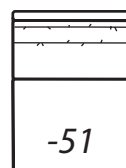

-50 Chair
*Outside: 39W
Inside: 25W
COM: I*

**-63 Left Arm
Chaise**

**One Arm
Chaise**
*Outside: 38.5W 70D
Inside: 31W 53D
COM: L*

**-62 Right Arm
Chaise**

**-51 Armless
Chair**
*Outside: 29W
Inside: 29W
COM: H*

-40 Loveseat
*Outside: 67W Inside: 53W
COM: P*

-55 Ottoman
*24W X 19D X 18H
COM: D*

Scale: 1/4" = 1' All dimensions listed are approximate.

2100 Collection

Overall Height	Overall Depth	Inside Depth	Seat Height	Seat Cushion
36	40	23	19	UD

Standard: Loose Pillow Back / 19" Throw Pillows. Number of standard throw pillows represented in illustration.

Arm height: 2100 CASUAL, 2100 MODERN & 2100 TRANSITIONAL 24", 2100 TRADITIONAL 23"

Width measurements based on widest arm style, the CASUAL. Overall width is reduced with these arm options: MODERN & TRANSITIONAL -1.5" per arm, TRADITIONAL -2" per arm. Seating area dimensions are not affected by arm choice.