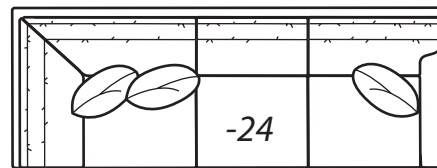

Outside: 68W
Inside: 61W
COM: N

-42 Right Arm Loveseat

-32 Round Corner

Outside: 74W
Inside: 16W
Wall Depth: 52
COM: O

-25 Left Arm Corner Sofa

One Arm Corner Sofa

Outside: 109W
Inside: 84W
COM: Y

-24 Right Arm Corner Sofa