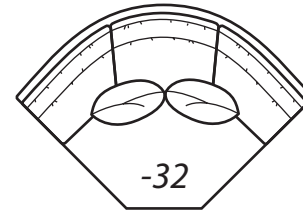

-40 Loveseat
*Outside: 67W Inside: 53W
COM: P*

-55 Ottoman
*24W X 19D X 18H
COM: D*

Scale: 1/4" = 1' All dimensions listed are approximate.

2100 Collection

Overall Height	Overall Depth	Inside Depth	Seat Height	Seat Cushion
36	40	23	19	UD

Standard: Loose Pillow Back / 19" Throw Pillows. Number of standard throw pillows represented in illustration.

Arm height: 2100 CASUAL, 2100 MODERN & 2100 TRANSITIONAL 24", 2100 TRADITIONAL 23"

Width measurements based on widest arm style, the CASUAL. Overall width is reduced with these arm options: MODERN & TRANSITIONAL -1.5" per arm, TRADITIONAL -2" per arm. Seating area dimensions are not affected by arm choice.

-23 Left Arm Sofa

One Arm Sofa

Outside: 97W
Inside: 90W
COM: R

-22 Right Arm Sofa

-31 Square Corner

Outside: 40W
Inside: 23W
COM: K

-43 Left Arm Loveseat

One Arm Loveseat

Outside: 68W
Inside: 61W
COM: N

-42 Right Arm Loveseat

-32 Round Corner

Outside: 74W
Inside: 16W
Wall Depth: 52
COM: O

-25 Left Arm Corner Sofa

One Arm Corner Sofa

Outside: 109W
Inside: 84W
COM: Y

-24 Right Arm Corner Sofa