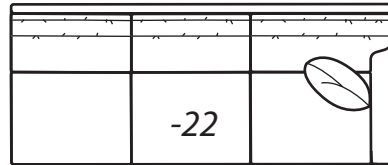

One Arm Sofa

Outside: 97W
Inside: 90W
COM: R

-22 Right Arm Sofa