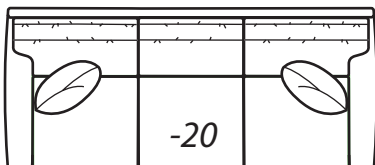

2100 Lifestyles **Collection**

1 amazing seating experience,
5 beautiful lifestyles!

Step 1: Select style

**2100
CASUAL**

**2100
MODERN**
*Reduces outside width
by 1.5" per arm*

**2100
TRADITIONAL**
*Reduces outside width
by 2" per arm*

**2100
TRANSITIONAL**
*Reduces outside width
by 1.5" per arm*

Step 2: Select items

-20 Sofa
*Outside: 93W Inside: 79W
COM: S*

-10 Sofa
*Outside: 84W Inside: 70W
COM: R*

-70 Sofa
*Outside: 74W Inside: 63W
COM: P*

-40 Loveseat
*Outside: 67W Inside: 53W
COM: P*

-55 Ottoman
*24W X 19D X 18H
COM: D*

Scale: 1/4" = 1' All dimensions listed are approximate.

2100 Collection

Overall Height	Overall Depth	Inside Depth	Seat Height	Seat Cushion
36	40	23	19	UD

Standard: Loose Pillow Back / 19" Throw Pillows. Number of standard throw pillows represented in illustration.

Arm height: 2100 CASUAL, 2100 MODERN & 2100 TRANSITIONAL 24", 2100 TRADITIONAL 23"

Width measurements based on widest arm style, the CASUAL. Overall width is reduced with these arm options: MODERN & TRANSITIONAL -1.5" per arm, TRADITIONAL -2" per arm. Seating area dimensions are not affected by arm choice.