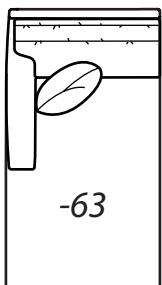

**2100
TRANSITIONAL**
*Reduces outside width
by 1.5" per arm*

Step 2: Select items

-20 Sofa
*Outside: 93W Inside: 79W
COM: S*

-10 Sofa
*Outside: 84W Inside: 70W
COM: R*

-70 Sofa
*Outside: 74W Inside: 63W
COM: P*

-50 Chair
*Outside: 39W
Inside: 25W
COM: I*

**-63 Left Arm
Chaise**

**One Arm
Chaise**
*Outside: 38.5W 70D
Inside: 31W 53D
COM: L*

**-62 Right Arm
Chaise**

**-51 Armless
Chair**
*Outside: 29W
Inside: 29W
COM: H*

-40 Loveseat
*Outside: 67W Inside: 53W
COM: P*

-55 Ottoman
*24W X 19D X 18H
COM: D*

Scale: 1/4" = 1' All dimensions listed are approximate.

2100 Collection

Overall Height	Overall Depth	Inside Depth	Seat Height	Seat Cushion
36	40	23	19	UD

Standard: Loose Pillow Back / 19" Throw Pillows. Number of standard throw pillows represented in illustration.

Arm height: 2100 CASUAL, 2100 MODERN & 2100 TRANSITIONAL 24", 2100 TRADITIONAL 23"

Width measurements based on widest arm style, the CASUAL. Overall width is reduced with these arm options: MODERN & TRANSITIONAL -1.5" per arm, TRADITIONAL -2" per arm. Seating area dimensions are not affected by arm choice.