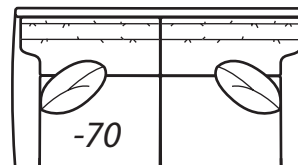

**2100
TRANSITIONAL**
*Reduces outside width
by 1.5" per arm*

Step 2: Select items

-20 Sofa
*Outside: 93W Inside: 79W
COM: S*

-10 Sofa
*Outside: 84W Inside: 70W
COM: R*

-70 Sofa
*Outside: 74W Inside: 63W
COM: P*

-50 Chair
*Outside: 39W
Inside: 25W
COM: I*

**-63 Left Arm
Chaise**

**One Arm
Chaise**
*Outside: 38.5W 70D
Inside: 31W 53D
COM: L*

**-62 Right Arm
Chaise**

**-51 Armless
Chair**
*Outside: 29W
Inside: 29W
COM: H*

-40 Loveseat
*Outside: 67W Inside: 53W
COM: P*

-55 Ottoman
*24W X 19D X 18H
COM: D*

Scale: 1/4" = 1' All dimensions listed are approximate.

2100 Collection

Overall Height	Overall Depth	Inside Depth	Seat Height	Seat Cushion
36	40	23	19	UD

Standard: Loose Pillow Back / 19" Throw Pillows. Number of standard throw pillows represented in illustration.

Arm height: 2100 CASUAL, 2100 MODERN & 2100 TRANSITIONAL 24", 2100 TRADITIONAL 23"

Width measurements based on widest arm style, the CASUAL. Overall width is reduced with these arm options: MODERN & TRANSITIONAL -1.5" per arm, TRADITIONAL -2" per arm. Seating area dimensions are not affected by arm choice.