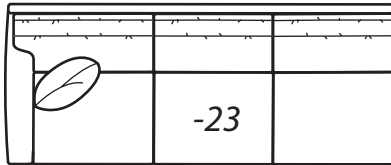

-40 Loveseat
*Outside: 67W Inside: 53W
COM: P*

-55 Ottoman
*24W X 19D X 18H
COM: D*

Scale: 1/4" = 1' All dimensions listed are approximate.

2100 Collection

Overall Height	Overall Depth	Inside Depth	Seat Height	Seat Cushion
36	40	23	19	UD

Standard: Loose Pillow Back / 19" Throw Pillows. Number of standard throw pillows represented in illustration.

Arm height: 2100 CASUAL, 2100 MODERN & 2100 TRANSITIONAL 24", 2100 TRADITIONAL 23"

Width measurements based on widest arm style, the CASUAL. Overall width is reduced with these arm options: MODERN & TRANSITIONAL -1.5" per arm, TRADITIONAL -2" per arm. Seating area dimensions are not affected by arm choice.