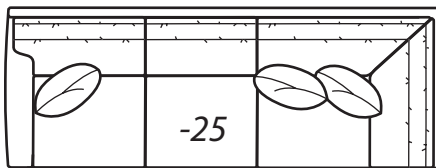

Outside: 68W
Inside: 61W
COM: N

-42 Right Arm Loveseat

-32 Round Corner

Outside: 74W
Inside: 16W
Wall Depth: 52
COM: O

-25 Left Arm Corner Sofa

One Arm Corner Sofa

Outside: 109W
Inside: 84W
COM: Y

-24 Right Arm Corner Sofa