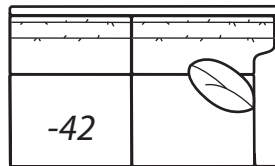

-42 Right Arm Loveseat